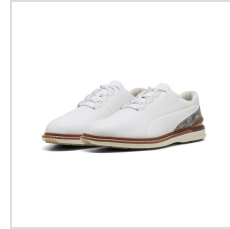

**Item#: 314204**

**Description :**

**Description:**

- Premium full-grain waterproof leather with brogue detailing and a modern saddle design
- Pro-fit insole with ultra- soft, responsive molded pu delivers a secure fit, performance, and lasting comfort
- A full length profoam midsole enhances cushioning, while a TPU heel clip and welt provide exceptional stability
- High- performance rubber outsole with zonal traction for enhanced stability

# Images

---

Puma White/Ash Grey/Slate Sky (314204-01)

Puma White/Deep Navy/Spring Blue (314204-02)

Puma White/Brown Mushroom (314204-03)

Puma White/Brown Mushroom (314204-03)

Puma White/Brown Mushroom (314204-03)

Puma White/Brown Mushroom (314204-03)

Puma White/Brown Mushroom (314204-03)