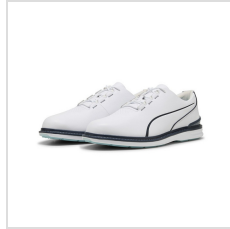

**Item#: 314204**

**Description :**

**Description:**

- Premium full-grain waterproof leather with brogue detailing and a modern saddle design
- Pro-fit insole with ultra- soft, responsive molded pu delivers a secure fit, performance, and lasting comfort
- A full length profoam midsole enhances cushioning, while a TPU heel clip and welt provide exceptional stability
- High- performance rubber outsole with zonal traction for enhanced stability

# Images

---

Puma White/Ash Grey/Slate Sky (314204-01)

Puma White/Deep Navy/Spring Blue (314204-02)

Puma White/Brown Mushroom (314204-03)

Puma White/Brown Mushroom (314204-03)

Puma White/Brown Mushroom (314204-03)