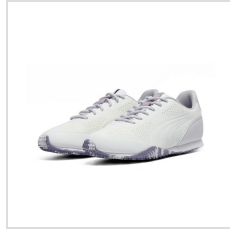

Item#: 312997

Description :

Description:

The Monolite's light, comfortable, versatile performance is specially engineered for women so you can move from the course to the clubhouse with ease, while the oxford style execution is as stylish as it gets.

- Microfiber synthetic leather upper for durability
- Yoga Mat Sockliner for all day cushioning and extreme comfort
- Super lightweight EVA midsole for comfort and ease with every 18 round walk
- Permanent molded traction lugs for excellent traction both on and off the course
- Carbon Rubber for excellent grip and long lasting durability

Order Notes:

- Stock product is not returnable.
- Puma will not ship on a 3rd party account

Colors

WARM WHITE

PUMA WHITE/
ROSE LATTE

PUMA WHITE/
LILAC LUSTER

Sizes

Size*	5.5	6	6.5	7	7.5	8	8.5	9	9.5	10	10.5	11	11.5	12
-------	-----	---	-----	---	-----	---	-----	---	-----	----	------	----	------	----

Production Details

Production Time	3-5 Business Days
FOB	Carlsbad, California, 92008

Imprint Details

Pricing Includes	0 / 0
------------------	-------

Images

Puma White/Rose Latte (312997-01)

Warm White (312997-02)