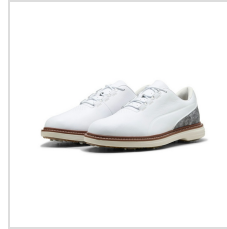

Item#: 312996

Description :

Description:

- Premium full -grain waterproof leather with a snakeskin textured heel for a bold refined look
- Pro fit insole with ultra soft, responsive molded pu ensures a secure fit, performance, and lasting comfort.
- A full length profoam midsole enhances cushioning, while a TPU welt provides exceptional stability
- An 8- cleat TPU design with a back painted outsole delivers the perfect blend of performance and style while providing tour-caliber traction.

Production Details

Production Time	3-5 Business Days
FOB	Carlsbad, California, 92008

Imprint Details

Pricing Includes	0 / 0
------------------	-------

Images

Puma White/Feather Grey (312996-01)

Puma White/Deep Navy (312996-02)

Puma White/Brown Mushroom (312996-03)

Puma White/Brown Mushroom (312996-03)

Puma White/Brown Mushroom (312996-03)

Puma White/Brown Mushroom (312996-03)

Puma White/Brown Mushroom (312996-03)

Puma White/Brown Mushroom (312996-03)