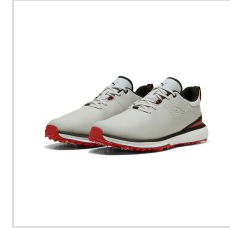

Item#: 312994

Description :

Description:

- Microfiber waterproof upper with a bold athletic design
- Full length profoam midsole for enhanced cushioning and comfort
- 6-Spike performance rubber outsole for reliable traction
- Comes in Medium width (312994) and wide width (314012).

Production Details

Production Time	3-5 Business Days
FOB	Carlsbad, California, 92008

Imprint Details

Pricing Includes	0 / 0
------------------	-------

Images

Puma White/Puma Silver/Ash Grey (312994-01)

Puma White/Puma Silver/Deep Navy (312994-02)

Puma White/Puma Silver/Deep Navy (312994-02)

Puma White/Puma Silver/Deep Navy (312994-02)

Puma White/Puma Silver/Deep Navy (312994-02)

Ash Grey/Puma Black/Candy Apple (312994-03)

Puma Black/Puma Silver (312994-04)