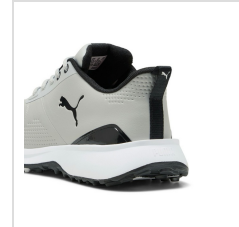

**Item#: 312993**

**Description :**

**Description:**

- Microfiber waterproof upper with clean, versatile athletic design
- Full-length profoam midsole for enhanced cushioning and comfort
- Performance rubber spikeless outsole for reliable traction.

# Images

---

Puma White/Puma Silver (312993-01)

Puma Black/Puma Silver (312993-02)

Ash Grey/Puma Black (312993-03)

Ash Grey/Puma Black (312993-03)

Ash Grey/Puma Black (312993-03)

Ash Grey/Puma Black (312993-03)

Ash Grey/Puma Black (312993-03)