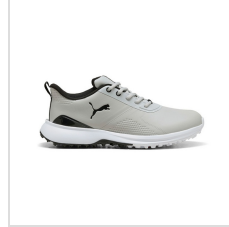

**Item#: 312993**

**Description :**

**Description:**

- Microfiber waterproof upper with clean, versatile athletic design
- Full-length profoam midsole for enhanced cushioning and comfort
- Performance rubber spikeless outsole for reliable traction.

# Images

---

Puma White/Puma Silver (312993-01)

Puma Black/Puma Silver (312993-02)

Ash Grey/Puma Black (312993-03)

Ash Grey/Puma Black (312993-03)

Ash Grey/Puma Black (312993-03)

Ash Grey/Puma Black (312993-03)

Ash Grey/Puma Black (312993-03)