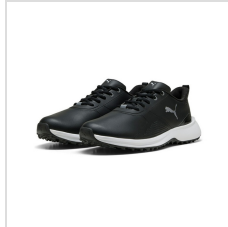

**Item#: 312993**

**Description :**

**Description:**

- Microfiber waterproof upper with clean, versatile athletic design
- Full-length profoam midsole for enhanced cushioning and comfort
- Performance rubber spikeless outsole for reliable traction.

# Images

---

Puma White/Puma Silver (312993-01)

Puma Black/Puma Silver (312993-02)

Ash Grey/Puma Black (312993-03)

Ash Grey/Puma Black (312993-03)

Ash Grey/Puma Black (312993-03)

Ash Grey/Puma Black (312993-03)