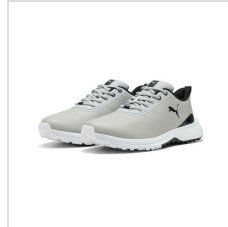

**Item#: 312993**

**Description :**

**Description:**

- Microfiber waterproof upper with clean, versatile athletic design
- Full-length profoam midsole for enhanced cushioning and comfort
- Performance rubber spikeless outsole for reliable traction.

# Images

---

Puma White/Puma Silver (312993-01)

Puma Black/Puma Silver (312993-02)

Ash Grey/Puma Black (312993-03)

Ash Grey/Puma Black (312993-03)

Ash Grey/Puma Black (312993-03)

Ash Grey/Puma Black (312993-03)

Ash Grey/Puma Black (312993-03)