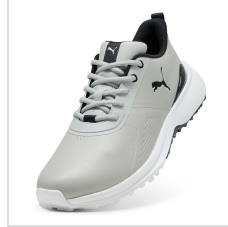

**Item#: 312993**

**Description :**

**Description:**

- Microfiber waterproof upper with clean, versatile athletic design
- Full-length profoam midsole for enhanced cushioning and comfort
- Performance rubber spikeless outsole for reliable traction.

# Images

---

Puma White/Puma Silver (312993-01)

Puma Black/Puma Silver (312993-02)

Ash Grey/Puma Black (312993-03)

Ash Grey/Puma Black (312993-03)

Ash Grey/Puma Black (312993-03)

Ash Grey/Puma Black (312993-03)

Ash Grey/Puma Black (312993-03)