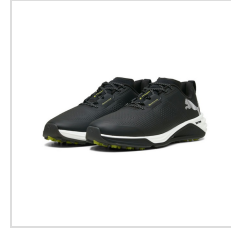

Item#: 312774

Description :

Description:

- Waterproof exoshell with an internal arch band and pwrtape for enhanced midfoot support.
- Full length nitro foam paired with a TPU plate for added stability.
- Spikeless cat eye traction with TPU and performance rubber for optimal grip.

puma white/deep navy (312774-01)

puma white/deep navy (312774-01)

puma white/deep navy (312774-01)

puma white/deep navy (312774-01)

puma black/puma white (312774-03)