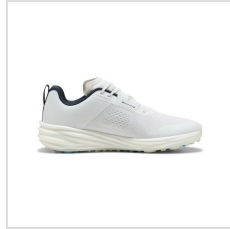

Item#: 312774

Description :

Description:

- Waterproof exoshell with an internal arch band and pwrtape for enhanced midfoot support.
- Full length nitro foam paired with a TPU plate for added stability.
- Spikeless cat eye traction with TPU and performance rubber for optimal grip.

Production Details

Production Time	3-5 Business Days
FOB	Carlsbad, California, 92008

Imprint Details

Pricing Includes	0 color / 0 location
------------------	----------------------

Images

puma white/deep navy (312774-01)

puma white/deep navy (312774-01)

puma white/deep navy (312774-01)

puma white/deep navy (312774-01)

puma white/deep navy (312774-01)

puma black/puma white (312774-03)