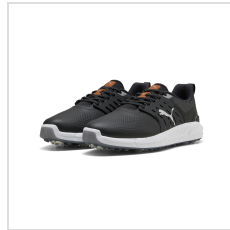

Item#: 312553

Description :

Description:

- Pwrsaddle provides the ultimate lock down combined with the comfort and protection from the exoshell.
- Ignite foam provides all day comfort and tour proven performance.
- Revolutionary and proprietary midsole foam provides energy return. Responsive comfort and stable cushioning.
- Strategically placed grooves and chambers placed in the 8-cleat TPU outsole to move with your foot while providing the ultimate traction.

Pricing Includes	0 / 0
Primary Imprint Area	0 0

Images

puma white/slate sky/puma black (312553-05)

puma white/apple spritz/speed blue (312553-06)

puma white/ice coffee/dark indigo (312553-07)

puma white/puma black (312553-01)

puma white/puma black (312553-01)

puma white/puma black (312553-01)

puma white/puma black (312553-01)

puma white/puma black (312553-01)

puma white/puma black (312553-01)

puma black/puma silver/slate sky (312553-02)

puma black/puma silver/slate sky (312553-02)

puma black/puma silver/slate sky (312553-02)

puma black/puma silver/slate sky (312553-02)

puma black/puma silver/slate sky (312553-02)

puma black/puma silver/slate sky (312553-02)