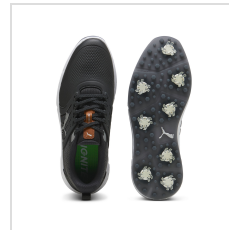

Item#: 312553

Description :

Description:

- Pwrsaddle provides the ultimate lock down combined with the comfort and protection from the exoshell.
- Ignite foam provides all day comfort and tour proven performance.
- Revolutionary and proprietary midsole foam provides energy return. Responsive comfort and stable cushioning.
- Strategically placed grooves and chambers placed in the 8-cleat TPU outsole to move with your foot while providing the ultimate traction.

Pricing Includes	0 / 0
Primary Imprint Area	0 0

Images

puma white/slate sky/puma black (312553-05)

puma white/apple spritz/speed blue (312553-06)

puma white/ice coffee/dark indigo (312553-07)

puma white/puma black (312553-01)

puma white/puma black (312553-01)

puma white/puma black (312553-01)

puma white/puma black (312553-01)

puma white/puma black (312553-01)

puma white/puma black (312553-01)

puma black/puma silver/slate sky (312553-02)

puma black/puma silver/slate sky (312553-02)

puma black/puma silver/slate sky (312553-02)

puma black/puma silver/slate sky (312553-02)

puma black/puma silver/slate sky (312553-02)

puma black/puma silver/slate sky (312553-02)