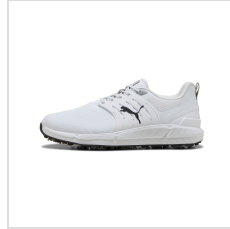

Item#: 312553

Description :

Description:

- Pwrsaddle provides the ultimate lock down combined with the comfort and protection from the exoshell.
- Ignite foam provides all day comfort and tour proven performance.
- Revolutionary and proprietary midsole foam provides energy return. Responsive comfort and stable cushioning.
- Strategically placed grooves and chambers placed in the 8-cleat TPU outsole to move with your foot while providing the ultimate traction.

PUMA WHITE/
ICE COFFEE/
DARK INDIGO

Sizes

Size*	7	7.5	8	8.5	9	9.5	10	10.5	11	11.5	12	12.5	13	14
	15													

Production Details

Production Time	3-5 Business Days
FOB	Carlsbad, California, 92008

Imprint Details

Pricing Includes	0 / 0
Primary Imprint Area	0 0

Images

puma white/slate sky/puma black (312553-05)

puma white/apple spritz/speed blue (312553-06)

puma white/ice coffee/dark indigo (312553-07)

puma white/puma black (312553-01)

puma white/puma black (312553-01)

puma white/puma black (312553-01)

puma white/puma black (312553-01)

puma white/puma black (312553-01)

puma white/puma black (312553-01)

puma black/puma silver/slate sky (312553-02)