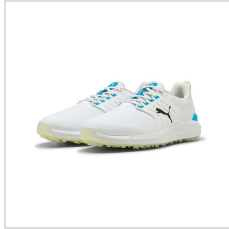

Item#: 312553

Description :

Description:

- Pwrsaddle provides the ultimate lock down combined with the comfort and protection from the exoshell.
- Ignite foam provides all day comfort and tour proven performance.
- Revolutionary and proprietary midsole foam provides energy return. Responsive comfort and stable cushioning.
- Strategically placed grooves and chambers placed in the 8-cleat TPU outsole to move with your foot while providing the ultimate traction.

Order Notes:

- Stock product is not returnable.
- Puma will not ship on a 3rd party account

Colors

PUMA WHITE/
PUMA BLACK

PUMA BLACK/
PUMA SILVER/
SLATE SKY

PUMA WHITE/
SLATE SKY/
PUMA BLACK

PUMA WHITE/
APPLE SPRITZ/
SPEED BLUE

PUMA WHITE/
ICE COFFEE/
DARK INDIGO

Sizes

Size*	7	7.5	8	8.5	9	9.5	10	10.5	11	11.5	12	12.5	13	14
	15													

Production Details

Production Time	3-5 Business Days
FOB	Carlsbad, California, 92008

Imprint Details

Pricing Includes	0 / 0
Primary Imprint Area	0 0

Images

puma white/slate sky/puma black (312553-05)

puma white/apple spritz/speed blue (312553-06)

puma white/ice coffee/dark indigo (312553-07)

puma white/puma black (312553-01)