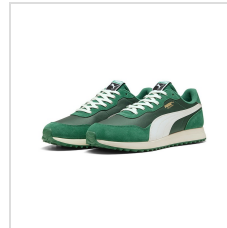

Item#: 312158

Description :

Description:

- This is a golf shoe. A retro PUMA design, revived for the course. This sneaker-like silhouette hides a powerful grip with a HIDDEN TRACTION outsole, blending street-ready style with golf-ready performance.

Images

Puma White/Puma Black (312158-01)

Puma Black/Puma White/Gum (312158-04)

Puma White/Dark Indigo (312158-07)

Vapor Grey/Brown Mushroom (312158-08)

Vapor Grey/Brown Mushroom (312158-08)

Vapor Grey/Brown Mushroom (312158-08)

Vapor Grey/Brown Mushroom (312158-08)

Vapor Grey/Brown Mushroom (312158-08)

Vine/Puma White (312158-09)