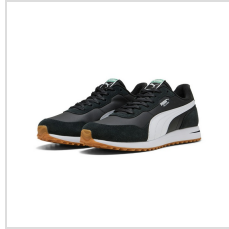

Item#: 312158

Description :

Description:

- This is a golf shoe. A retro PUMA design, revived for the course. This sneaker-like silhouette hides a powerful grip with a HIDDEN TRACTION outsole, blending street-ready style with golf-ready performance.

Sizes

Size*	7	7.5	8	8.5	9	9.5	10	10.5	11	11.5	12	12.5	13	14
	15													

Production Details

Production Time	3-5 Business Days
FOB	Carlsbad, California, 92008

Imprint Details

Pricing Includes	0 / 0
------------------	-------

Images

Puma White/Puma Black (312158-01)

Puma Black/Puma White/Gum (312158-04)

Puma White/Dark Indigo (312158-07)

Vapor Grey/Brown Mushroom (312158-08)

Vapor Grey/Brown Mushroom (312158-08)

Vapor Grey/Brown Mushroom (312158-08)