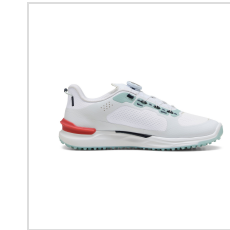

**Item#: 310724**

**Description :**

Description:

- Disc closure technology to dial in your fit
- Ignite foam provides all day comfort and tour proven performance
- Floatplate midfoot shank provides stability like never before on the elevate style
- Semi-translucent carbon rubber with over 100+ traction lugs

# Images

---

puma white/puma black (310724-01)

puma white/puma black (310724-01)

puma white/puma black (310724-01)

puma white/puma black (310724-01)

puma white/puma black (310724-01)

puma white/puma black (310724-01)

puma white/modern mint (310724-03)

puma white/modern mint (310724-03)

puma white/modern mint (310724-03)

puma white/modern mint (310724-03)

puma white/modern mint (310724-03)

puma white/modern mint (310724-03)