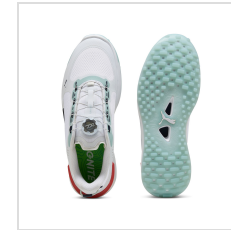

puma white/modern mint (310724-03)