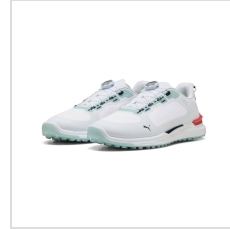

**Item#: 310724**

**Description :**

Description:

- Disc closure technology to dial in your fit
- Ignite foam provides all day comfort and tour proven performance
- Floatplate midfoot shank provides stability like never before on the elevate style
- Semi-translucent carbon rubber with over 100+ traction lugs

# Images

---

puma white/puma black (310724-01)

puma white/puma black (310724-01)

puma white/puma black (310724-01)

puma white/puma black (310724-01)

puma white/puma black (310724-01)

puma white/puma black (310724-01)