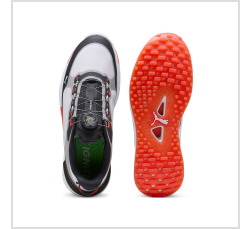

**Item#: 310724**

**Description :**

Description:

- Disc closure technology to dial in your fit
- Ignite foam provides all day comfort and tour proven performance
- Floatplate midfoot shank provides stability like never before on the elevate style
- Semi-translucent carbon rubber with over 100+ traction lugs

# Images

---

puma white/puma black (310724-01)

puma white/puma black (310724-01)

puma white/puma black (310724-01)

puma white/puma black (310724-01)

puma white/puma black (310724-01)

puma white/puma black (310724-01)