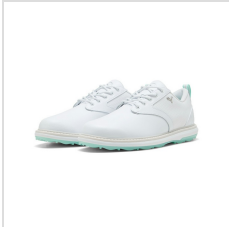

**Item#: 310718**

**Description :**

**Description:**

- 1-year waterproof premium leather has a soft hand feel and keeps you dry
- TPU performance welt provides classic style with the added performance and stability of modern materials
- Molded profoam eva midsole upgrades the stability and comfort underneath the foot
- Spikeless carbon rubber outsole is ready to take you anywhere

# Images

---

Puma White/Mint Jelly (310718-08)

Puma White/Mint Jelly (310718-08)

Puma White/Mint Jelly (310718-08)

Puma White/Blue Crystal/Gum (310718-01)

Puma White/Blue Crystal/Gum (310718-01)

Puma White/Blue Crystal/Gum (310718-01)