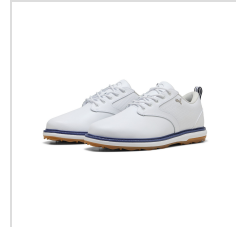

**Item#: 310718**

**Description :**

**Description:**

- 1-year waterproof premium leather has a soft hand feel and keeps you dry
- TPU performance welt provides classic style with the added performance and stability of modern materials
- Molded profoam eva midsole upgrades the stability and comfort underneath the foot
- Spikeless carbon rubber outsole is ready to take you anywhere

# Images

---

Puma White/Mint Jelly (310718-08)

Puma White/Mint Jelly (310718-08)

Puma White/Mint Jelly (310718-08)

Puma White/Blue Crystal/Gum (310718-01)

Puma White/Blue Crystal/Gum (310718-01)

Puma White/Blue Crystal/Gum (310718-01)

Puma White/Blue Crystal/Gum (310718-01)

Puma White/Blue Crystal/Gum (310718-01)