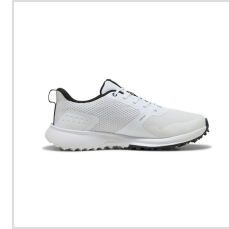

Item#: 310260

Description :

Description:

- Breathable mesh upper with zonal film protection for ground moisture.
- Full-length fusion foam midsole for comfort.
- Performance rubber spikeless outsole with zonal traction.

Images

Puma White/Puma Black (310260-01)

Puma White/Puma Black (310260-01)

Puma White/Puma Black (310260-01)

Puma White/Puma Black (310260-01)

Puma Black/Asphalt (310260-03)

Feather Grey/Puma Black/Gum (310260-04)