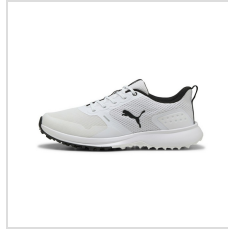

Item#: 310260

Description :

Description:

- Breathable mesh upper with zonal film protection for ground moisture.
- Full-length fusion foam midsole for comfort.
- Performance rubber spikeless outsole with zonal traction.

Options

Width	Medium Width	Wide Width
-------	--------------	------------

Production Details

Production Time	3-5 Business Days
FOB	Carlsbad, California, 92008

Imprint Details

Pricing Includes	0 / 0
------------------	-------

Images

Puma White/Puma Black (310260-01)

Puma White/Puma Black (310260-01)

Puma White/Puma Black (310260-01)

Puma White/Puma Black (310260-01)

Puma Black/Asphalt (310260-03)

Feather Grey/Puma Black/Gum (310260-04)