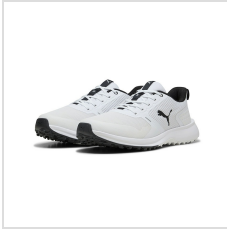

Item#: 310260

Description :

Description:

- Breathable mesh upper with zonal film protection for ground moisture.
- Full-length fusion foam midsole for comfort.
- Performance rubber spikeless outsole with zonal traction.

Images

Puma White/Puma Black (310260-01)

Puma White/Puma Black (310260-01)

Puma White/Puma Black (310260-01)

Puma White/Puma Black (310260-01)

Puma Black/Asphalt (310260-03)

Feather Grey/Puma Black/Gum (310260-04)