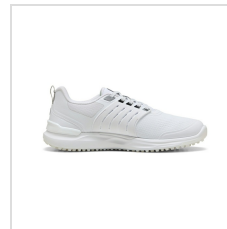

Item#: 310243

Description :

Description:

- Pwrsaddle provides the ultimate lock down combined with the comfort and protection from the exoshell
- Ignite foam provides all day comfort and tour proven performance
- Floatplate midfoot shank provides stability like never before on the elevate style
- Semi-translucent carbon rubber with over 100+ traction lugs

slate sky/puma black/gum (310243-06)

slate sky/puma black/gum (310243-06)

slate sky/puma black/gum (310243-06)

slate sky/puma black/gum (310243-06)

slate sky/puma black/gum (310243-06)

puma white/puma black/puma silver (310243-07)

puma white/puma black/puma silver (310243-07)

puma white/puma black/puma silver (310243-07)

puma white/puma black/puma silver (310243-07)

puma white/slate sky/black (310243-10)

puma white/speed blue/apple spritz (310243-11)