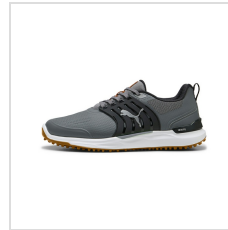

Item#: 310243

Description :

Description:

- Pwrsaddle provides the ultimate lock down combined with the comfort and protection from the exoshell
- Ignite foam provides all day comfort and tour proven performance
- Floatplate midfoot shank provides stability like never before on the elevate style
- Semi-translucent carbon rubber with over 100+ traction lugs

deep navy/puma silver/gum (310243-05)

deep navy/puma silver/gum (310243-05)

deep navy/puma silver/gum (310243-05)

deep navy/puma silver/gum (310243-05)

deep navy/puma silver/gum (310243-05)

slate sky/puma black/gum (310243-06)

slate sky/puma black/gum (310243-06)

slate sky/puma black/gum (310243-06)

slate sky/puma black/gum (310243-06)

slate sky/puma black/gum (310243-06)

slate sky/puma black/gum (310243-06)

puma white/puma black/puma silver (310243-07)