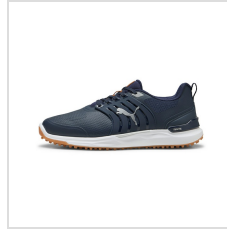

Item#: 310243

Description :

Description:

- Pwrsaddle provides the ultimate lock down combined with the comfort and protection from the exoshell
- Ignite foam provides all day comfort and tour proven performance
- Floatplate midfoot shank provides stability like never before on the elevate style
- Semi-translucent carbon rubber with over 100+ traction lugs

PUMA WHITE/
SLATE SKY/
BLACK

PUMA WHITE/
DARK INDIGO/
ICE COFFEE

Sizes

Size*	7	7.5	8	8.5	9	9.5	10	10.5	11	11.5	12	12.5	13	14
	15													

Options

Width	<input type="button" value="Medium Width"/> <input type="button" value="Wide Width"/>
-------	---

Production Details

Production Time	3-5 Business Days
FOB	Carlsbad, California, 92008

Imprint Details

Pricing Includes	0 color / 0 location
Primary Imprint Area	0 0

Images

deep navy/puma silver/gum (310243-05)

deep navy/puma silver/gum (310243-05)

deep navy/puma silver/gum (310243-05)

deep navy/puma silver/gum (310243-05)

deep navy/puma silver/gum (310243-05)

deep navy/puma silver/gum (310243-05)

slate sky/puma black/gum (310243-06)