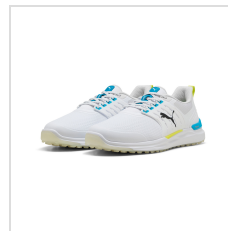

Item#: 310243

Description :

Description:

- Pwrsaddle provides the ultimate lock down combined with the comfort and protection from the exoshell
- Ignite foam provides all day comfort and tour proven performance
- Floatplate midfoot shank provides stability like never before on the elevate style
- Semi-translucent carbon rubber with over 100+ traction lugs

puma white/puma black/puma silver (310243-07)

puma white/puma black/puma silver (310243-07)

puma white/puma black/puma silver (310243-07)

puma white/slate sky/black (310243-10)

puma white/speed blue/apple spritz (310243-11)