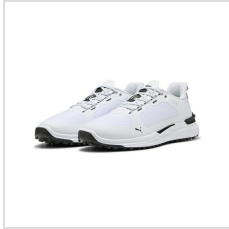

**Item#: 310221**

**Description :**

Description:

- Trend inspired upper with an outdoor sport aesthetic performs on and off the course.
- Ignite foam provides all day comfort and tour proven performance
- Float plate midfoot shank provides stability like never before on the elevate style.
- Semi-translucent carbon rubber with over 100+ traction lugs.

# Images

---

puma white/puma black/puma white (310221-11)

puma white/dark indigo (310221-12)

puma white/slate sky/puma black (310221-13)

puma white/speed blue/apple spritz (310221-14)

puma white/deep navy/modern mint (310221-05)