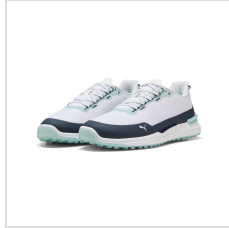

**Item#: 310221**

**Description :**

Description:

- Trend inspired upper with an outdoor sport aesthetic performs on and off the course.
- Ignite foam provides all day comfort and tour proven performance
- Float plate midfoot shank provides stability like never before on the elevate style.
- Semi-translucent carbon rubber with over 100+ traction lugs.

# Images

---

puma white/puma black/puma white (310221-11)

puma white/dark indigo (310221-12)

puma white/slate sky/puma black (310221-13)

puma white/speed blue/apple spritz (310221-14)

puma white/deep navy/modern mint (310221-05)

puma white/deep navy/modern mint (310221-05)

puma white/deep navy/modern mint (310221-05)

slate sky/puma black/ash grey (310221-08)

slate sky/puma black/ash grey (310221-08)

slate sky/puma black/ash grey (310221-08)