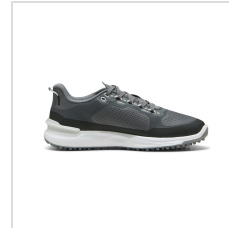

**Item#: 310221**

**Description :**

Description:

- Trend inspired upper with an outdoor sport aesthetic performs on and off the course.
- Ignite foam provides all day comfort and tour proven performance
- Float plate midfoot shank provides stability like never before on the elevate style.
- Semi-translucent carbon rubber with over 100+ traction lugs.

# Images

---

puma white/puma black/puma white (310221-11)

puma white/dark indigo (310221-12)

puma white/slate sky/puma black (310221-13)

puma white/speed blue/apple spritz (310221-14)

puma white/deep navy/modern mint (310221-05)

puma white/deep navy/modern mint (310221-05)

puma white/deep navy/modern mint (310221-05)

slate sky/puma black/ash grey (310221-08)

slate sky/puma black/ash grey (310221-08)

slate sky/puma black/ash grey (310221-08)