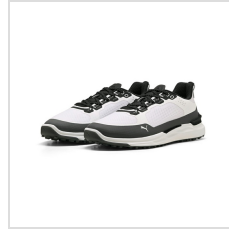

**Item#: 310221**

**Description :**

Description:

- Trend inspired upper with an outdoor sport aesthetic performs on and off the course.
- Ignite foam provides all day comfort and tour proven performance
- Float plate midfoot shank provides stability like never before on the elevate style.
- Semi-translucent carbon rubber with over 100+ traction lugs.

# Images

---

puma white/puma black/puma white (310221-11)

puma white/dark indigo (310221-12)

puma white/slate sky/puma black (310221-13)

puma white/speed blue/apple spritz (310221-14)

puma white/deep navy/modern mint (310221-05)