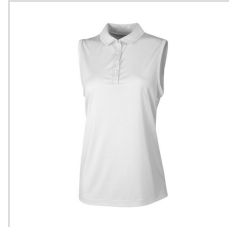

**Item#: 26S17WP**

**Description :**

Crafted from 100% polyester, this piece offers durable, lightweight performance with easy-care convenience for everyday wear.

**Order Notes:** Stock product is not returnable.

# Images

---

Black (26S17WP-010)

Black (26S17WP-010)

Cool Grey (26S17WP-019)

White (26S17WP-100)

Frosted Purple (26S17WP-301)

Azul (26S17WP-437)

White Cap (26S17WP-450)

Collegiate Navy (26S17WP-464)

Intense Red (26S17WP-610)

Intense Red (26S17WP-610)