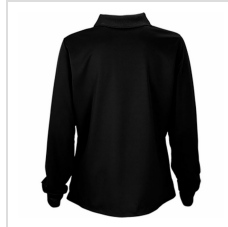

Item#: 2604

Description :

Description:

Sized specifically for her, everyone will make a great impression in uniform shirts that are designed to fit and flatter at all ends of the size spectrum.

- 100% polyester
- Vansport moisture wicking with UV protection
- UPF 50+ rating
- no-curl, rib-knit collar and cuff
- tagless neck label
- single-needle top-stitching
- imported

Production Details

Production Time	2-3 Business Days
FOB	AVENEL, New Jersey, 07001

Imprint Details

Pricing Includes	0 / 0
Primary Imprint Area	0 0

Images

Vansport Ladies Omega Long Sleeve Solid Mesh Tech Polo

Vansport Ladies Omega Long Sleeve Solid Mesh Tech Polo

Vansport Ladies Omega Long Sleeve Solid Mesh Tech Polo

Vansport Ladies Omega Long Sleeve Solid Mesh Tech Polo

Vansport Ladies Omega Long Sleeve Solid Mesh Tech Polo

Vansport Ladies Omega Long Sleeve Solid Mesh Tech Polo

Black (2604-BLK)

Black (2604-BLK)

Grey (2604-GRY)

Navy (2604-NVY)

Royal (2604-ROY)

Sport Red (2604-SRE)