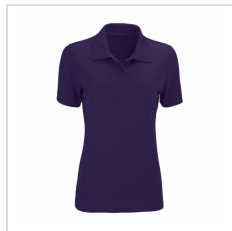

Vansport Ladies Omega Solid Mesh Tech Polo*

Vansport Ladies Omega Solid Mesh Tech Polo*

Vansport Ladies Omega Solid Mesh Tech Polo*

Black (2601-BLK)

Berry Pink (2601-BPK)

Brown (2601-BRN)

Citron (2601-CIT)

Carolina Blue (2601-CLB)

Dark Forest (2601-DFR)

Dark Grey (2601-DGY)

Deep Maroon (2601-DMR)

Deep Maroon (2601-DMR)

Grey (2601-GRY)

Island Blue (2601-ISL)

Lime (2601-LME)

Lawn (2601-LWN)

Navy (2601-NVY)

Orange (2601-ORG)

Purple (2601-PUR)

Royal (2601-ROY)

Real Red (2601-RRE)

Sport Red (2601-SRE)

Sunburst (2601-SUN)

Teal (2601-TEL)