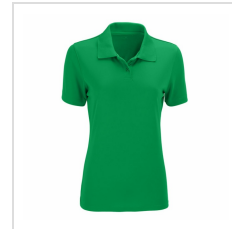

Vansport Ladies Omega Solid Mesh Tech Polo*

Vansport Ladies Omega Solid Mesh Tech Polo*

Vansport Ladies Omega Solid Mesh Tech Polo*

Black (2601-BLK)

Berry Pink (2601-BPK)

Brown (2601-BRN)

Citron (2601-CIT)

Carolina Blue (2601-CLB)

Dark Forest (2601-DFR)

Dark Grey (2601-DGY)

Deep Maroon (2601-DMR)

Deep Maroon (2601-DMR)

Grey (2601-GRY)

Island Blue (2601-ISL)

Lime (2601-LME)

Lawn (2601-LWN)

Navy (2601-NVY)

Orange (2601-ORG)

Purple (2601-PUR)

Royal (2601-ROY)

Real Red (2601-RRE)

Sport Red (2601-SRE)

Sunburst (2601-SUN)

Teal (2601-TEL)