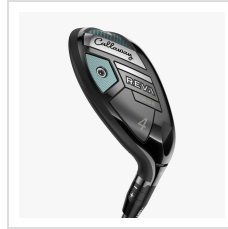

# CALLAWAY LADIES REVA RISE HYBRID

## Item#: 25RR-H

### Description :

The REVA RISE Hybrid is engineered to provide effortless launch, fast ball speeds, and maximum forgiveness. Designed specifically with women's swing codes, it features Ai10x Face optimization and a shallow, easy-to-hit profile to promote higher-launching shots with soft landings. Combining versatile, confidence-inspiring performance with a sleek, modern aesthetic, the REVA RISE Hybrid helps golfers play with greater consistency and control.

# Images

---

(25RR-H)

(25RR-H)

(25RR-H)

(25RR-H)

(25RR-H)