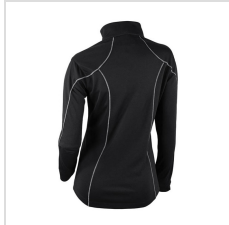

COLUMBIA LADIES SHOTGUN PULLOVER 2.0

Item#: 23F56WL

Description :

Designed for active comfort and outdoor performance, this garment features Omni-WICK™ technology to help manage moisture and keep you dry, along with Omni-Shade™ UPF 30 sun protection for added coverage against harmful UV rays. Contrast overlock cover-stitching adds a subtle sporty detail, while thumb holes provide extra coverage and help keep sleeves securely in place during movement. Made from 100% polyester, it delivers lightweight durability and easy-care performance for everyday wear.

Images

Black (23F56WL-010)

Black (23F56WL-010)

Cool Grey (23F56WL-019)

Cool Grey (23F56WL-019)

White (23F56WL-100)

White (23F56WL-100)

Azul (23F56WL-437)