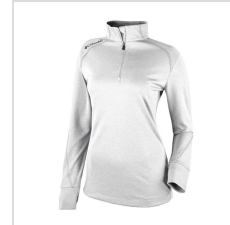

COLUMBIA LADIES SHOTGUN PULLOVER 2.0

Item#: 23F56WL

Description :

Designed for active comfort and outdoor performance, this garment features Omni-WICK™ technology to help manage moisture and keep you dry, along with Omni-Shade™ UPF 30 sun protection for added coverage against harmful UV rays. Contrast overlock cover-stitching adds a subtle sporty detail, while thumb holes provide extra coverage and help keep sleeves securely in place during movement. Made from 100% polyester, it delivers lightweight durability and easy-care performance for everyday wear.

Images

Black (23F56WL-010)

Black (23F56WL-010)

Cool Grey (23F56WL-019)

Cool Grey (23F56WL-019)

White (23F56WL-100)

White (23F56WL-100)

Azul (23F56WL-437)

Azul (23F56WL-437)

Collegiate Navy (23F56WL_464)

Collegiate Navy (23F56WL-464)

Intense Red (23F56WL-610)

Spring Yellow (23F56WL-783)