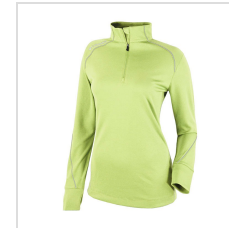

COLUMBIA LADIES SHOTGUN PULLOVER 2.0

Item#: 23F56WL

Description :

Designed for active comfort and outdoor performance, this garment features Omni-WICK™ technology to help manage moisture and keep you dry, along with Omni-Shade™ UPF 30 sun protection for added coverage against harmful UV rays. Contrast overlock cover-stitching adds a subtle sporty detail, while thumb holes provide extra coverage and help keep sleeves securely in place during movement. Made from 100% polyester, it delivers lightweight durability and easy-care performance for everyday wear.

Images

Black (23F56WL-010)

Black (23F56WL-010)

Cool Grey (23F56WL-019)

Cool Grey (23F56WL-019)

White (23F56WL-100)

White (23F56WL-100)

Azul (23F56WL-437)

Azul (23F56WL-437)

Collegiate Navy (23F56WL_464)

Collegiate Navy (23F56WL-464)

Intense Red (23F56WL-610)

Spring Yellow (23F56WL-783)