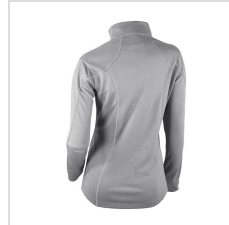

COLUMBIA LADIES SHOTGUN PULLOVER 2.0

Item#: 23F56WL

Description :

Designed for active comfort and outdoor performance, this garment features Omni-WICK™ technology to help manage moisture and keep you dry, along with Omni-Shade™ UPF 30 sun protection for added coverage against harmful UV rays. Contrast overlock cover-stitching adds a subtle sporty detail, while thumb holes provide extra coverage and help keep sleeves securely in place during movement. Made from 100% polyester, it delivers lightweight durability and easy-care performance for everyday wear.

Images

Black (23F56WL-010)

Black (23F56WL-010)

Cool Grey (23F56WL-019)

Cool Grey (23F56WL-019)

White (23F56WL-100)

White (23F56WL-100)

Azul (23F56WL-437)