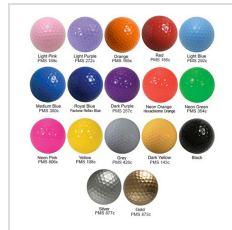

Colors

								
WHITE	BLACK	CRANBERRY- PMS 208	DARK BLUE- PMS 295	DARK GREEN- PMS 343	DARK PURPLE- PMS 267	DARK YELLOW- PMS 143	GREY- PMS 429	GOLD- PMS 110
								
KOA BROWN- PMS 7603	LIGHT BLUE- PMS 297	LIGHT GREEN- PMS 348	LIGHT PURPLE- PMS 272	MEDIUM BLUE- PMS 299	NATURAL	NEON GREEN- PMS 802	NEON ORANGE- PMS 811	NEON PINK- PMS 806
								
ORANGE- PMS 165	PASSION FRUIT- PMS 2425	RED- PMS 186	SILVER- PMS 430	TEAL- PMS 3282	YELLOW- PMS 108	CARNIVAL MIX	DARK MIX	DESIGNER MIX
								
NEON MIX	REGULAR MIX	WHITE/ NATURAL MIX						

Options

Golf Ball Model	<input type="button" value="Callaway Chrome Soft"/> <input type="button" value="Callaway Supersoft"/> <input type="button" value="Callaway Warbird"/> <input type="button" value="Wilson Ultra 500"/> <input type="button" value="Bulk White Generic"/> <input type="button" value="Bulk Colored Generic"/>
Golf Ball Imprint Side 1	<input type="button" value="Logo"/>
Golf Ball Imprint Side 2	<input type="button" value="None"/> <input type="button" value="Logo - Side 2"/>
Tee Shank Imprint Type	<input type="button" value="Personalization"/> <input type="button" value="Logo 1 Color"/>
Golf Tee Imprint Color	<input type="button" value="Process Blue"/> <input type="button" value="Black"/> <input type="button" value="White"/> <input type="button" value="Bright Red (PMS 186)"/> <input type="button" value="Brown (PMS 732)"/> <input type="button" value="Burgundy (PMS 209)"/> <input type="button" value="Dark Blue (PMS 282)"/> <input type="button" value="Orange (PMS 165)"/> <input type="button" value="Green (PMS 349)"/> <input type="button" value="Red (PMS 200)"/> <input type="button" value="Reflex Blue"/> <input type="button" value="Teal (PMS 322)"/> <input type="button" value="Violet C"/> <input type="button" value="Specific PMS Color"/>

Images

3-Ball Tournament Pack with 2 3/4" Tees

Colored Ball