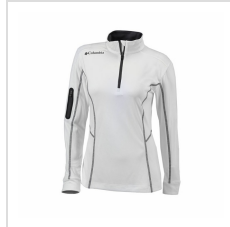

### Description :

Designed for performance and everyday versatility, this garment features Omni-WICK™ technology to help manage moisture and keep you dry, along with Omni-SHADE™ UPF 30 sun protection for added coverage against harmful UV rays. Contrast cover stitching and a contrast zipper add subtle visual detail, while a seamless zippered sleeve pocket provides secure, convenient storage. Crafted from 100% polyester in a double knit with mesh back construction (5.31 oz) for breathable comfort and lightweight durability.

# Images

---

Black (16S61WL-010)

Black (16S61WL-010)

White (16S61WL-100)

White (16S61WL-100)

Collegiate Navy (16S61WL-464)

Collegiate Navy (16S61WL-464)