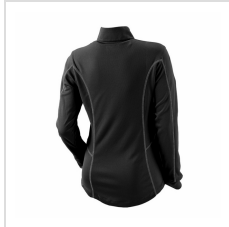

### Description :

Designed for performance and everyday versatility, this garment features Omni-WICK™ technology to help manage moisture and keep you dry, along with Omni-SHADE™ UPF 30 sun protection for added coverage against harmful UV rays. Contrast cover stitching and a contrast zipper add subtle visual detail, while a seamless zippered sleeve pocket provides secure, convenient storage. Crafted from 100% polyester in a double knit with mesh back construction (5.31 oz) for breathable comfort and lightweight durability.

# Images

---

Black (16S61WL-010)

Black (16S61WL-010)

White (16S61WL-100)

White (16S61WL-100)

Collegiate Navy (16S61WL-464)

Collegiate Navy (16S61WL-464)