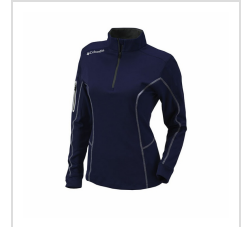

### Description :

Designed for performance and everyday versatility, this garment features Omni-WICK™ technology to help manage moisture and keep you dry, along with Omni-SHADE™ UPF 30 sun protection for added coverage against harmful UV rays. Contrast cover stitching and a contrast zipper add subtle visual detail, while a seamless zippered sleeve pocket provides secure, convenient storage. Crafted from 100% polyester in a double knit with mesh back construction (5.31 oz) for breathable comfort and lightweight durability.

# Images

---

Black (16S61WL-010)

Black (16S61WL-010)

White (16S61WL-100)

White (16S61WL-100)

Collegiate Navy (16S61WL-464)

Collegiate Navy (16S61WL-464)