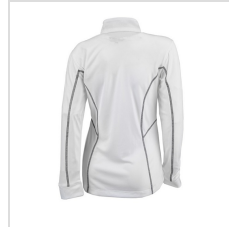

### Description :

Designed for performance and everyday versatility, this garment features Omni-WICK™ technology to help manage moisture and keep you dry, along with Omni-SHADE™ UPF 30 sun protection for added coverage against harmful UV rays. Contrast cover stitching and a contrast zipper add subtle visual detail, while a seamless zippered sleeve pocket provides secure, convenient storage. Crafted from 100% polyester in a double knit with mesh back construction (5.31 oz) for breathable comfort and lightweight durability.

# Images

---

Black (16S61WL-010)

Black (16S61WL-010)

White (16S61WL-100)

White (16S61WL-100)

Collegiate Navy (16S61WL-464)

Collegiate Navy (16S61WL-464)