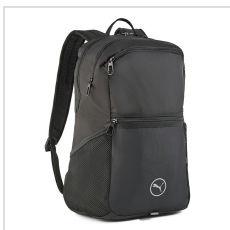

PUMA GOLF ICON BACKPACK

Item#: 091219-01

Description :

Product Description:

Your classic travel companion in Puma Black. With multiple zips, pockets, and a bottle holder, this backpack is ready to carry your extra golf gear or everyday essentials wherever your plans take you.

- 100% Polyester

Order Notes:

- Stock product is not returnable.
- Puma will not ship on a 3rd party account

Colors

PUMA BLACK

Production Details

Production Time	3-5 Business Days
FOB	Carlsbad, California, 92008

Imprint Details

Pricing Includes	0 color / 0 location
Primary Imprint Area	0 0

Images

Puma Black (091219-01)

Puma Black (091219-01)

Puma Black (091219-01)