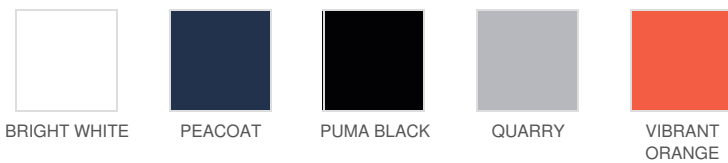

Colors

Production Details

Production Time	3-5 Business Days
FOB	Carlsbad, California, 92008

Imprint Details

Pricing Includes	0 color / 0 location