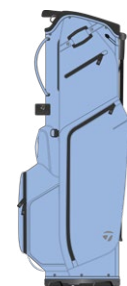

M2370401
M3111301 [UPG]
LIGHT BLUE