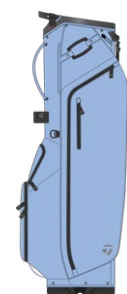

**CUSTOM OPTIONS**  
EMBROIDERY  
BALL POCKET

M2369301  
M3110101 [UPG]  
BLACK

M2369401  
M3110201 [UPG]  
IVORY

M2369501  
M3110301 [UPG]  
GREY

M2369601  
M3110401 [UPG]  
NAVY

M2369701  
M3110501 [UPG]  
SAGE