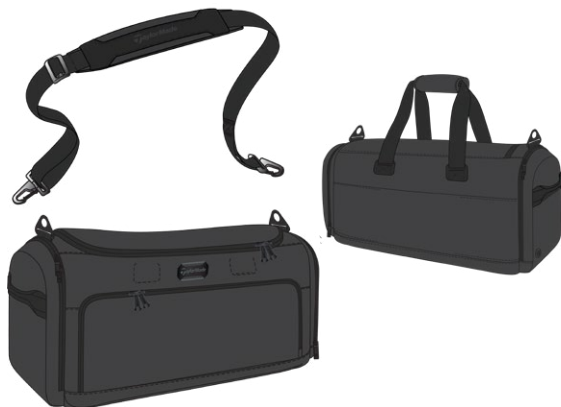

TRAVEL GEAR

PLAYERS COLLECTION

PLAYERS CLUB BAG

TaylorMade metal badge
Hidden magnetic drop pocket
Flat zippered front pocket with stretch mess dividers
Zippered main compartment
Zippered shoe pocket w/ expandable volume lining and air vent
Trolley system pass through
Internal stretch mesh divider pockets
Internal zippered back panel pocket
Padded adjustable shoulder strap
Premium nylon webbing handles
Molded Metal T zipper pullers
Logo embroidery available on front pocket
19"L x 10"W x 11"H

M2364501