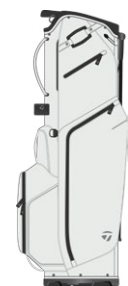

M2370001
M3110901 [UPG]
IVORY