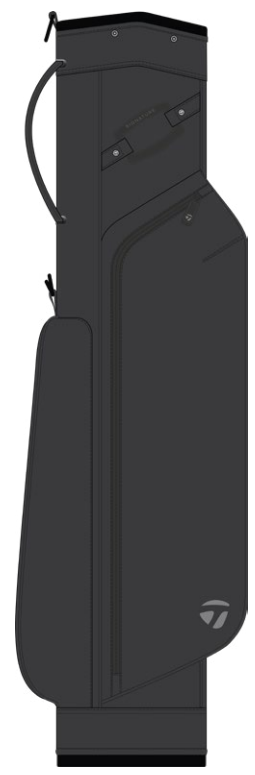

STAND BAGS

SIGNATURE SHORT COURSE

FEATURES

- 3 WAY TOP
- 4 POCKETS
- PREMIUM FINISH
- WEATHER RESISTANT MATTE PU LEATHER
- SPORTY & COMPACT SILHOUTTE
- VALOUR WRAPPED 3 WAY TOP
- PADDED ADJUSTABLE SINGLE CARRY STRAP
- DUAL FRONT BALL POCKETS
- SPACIOUS APPAREL POCKET WITH PHONE SLEEVE & KEY CLIP
- USEFUL ACCESSORIES POCKET
- ELEGENT BLACK METAL T LOGO ON ACCESSORIES POCKET
- CUSTOM SIGNATURE BADGE ON CARRY STRAP
- CUSTOM SIGNATURE TOWEL RING
- CUSTOM METAL T ZIPPER PULLERS

CUSTOM OPTIONS
EMBROIDERY
BALL POCKET