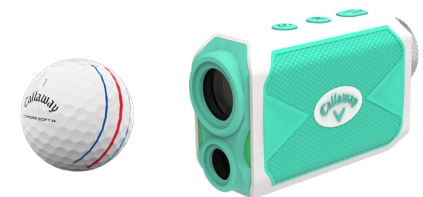

SKU: C99931

ULTRA-COMPACT SIZE

SLOPE MODE

P.A.T. WITH PULSE TECHNOLOGY

ACCURACY

MAGNIFICATION

MAXIMUM RANGE

MAGNAHOLD