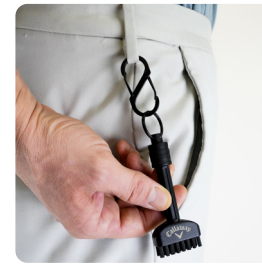

H2GO MAGNETIC WATER BRUSH

- Ergonomic handle design
- Durable nylon bristles that will not damage clubs
- Quick release magnet allows for easy unrestricted access
- Conveniently attach to golf bag via carabiner clip
- Internal water reservoir for maximum cleaning power
- Water-tight twist off cap for quick and easy refill

SKU#	PACKAGING DIMS	PACKAGE TYPE	PEG
C99885	12" x 4" x 2"	Clamshell	Yes