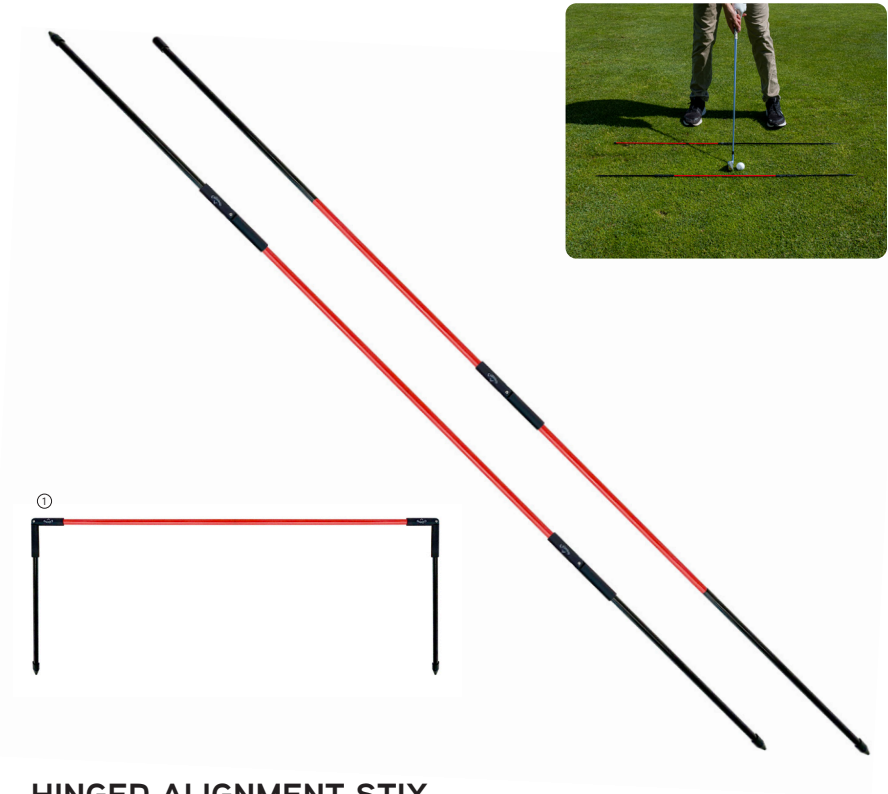

HINGED ALIGNMENT STIX

- Hinges allow for multiple configurations [1]
- Improve your alignment, full swing, and short game
- Compact carry tube included for easy storage

SKU#	PACKAGING DIMS	PACKAGE TYPE	PEG
C29033	26.5" x 1.5"	Hang Tag	Yes