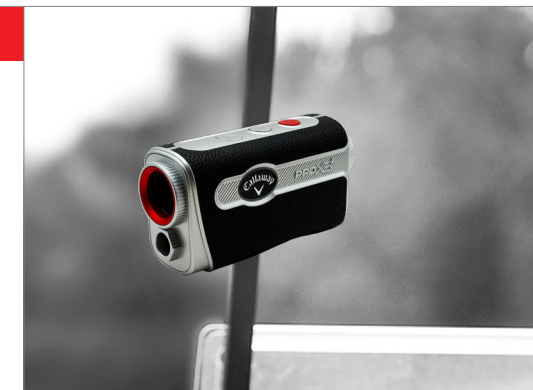

OLED DISPLAY

RANGEFINDER SCOPE

MAGNAHOLD CART MOUNT

SLOPE MODE

P.A.T. WITH PULSE TECHNOLOGY

ACCURACY

MAGNIFICATION

MAXIMUM RANGE

MAGNAHOLD

SKU#	PACKAGING DIMS	WEIGHT	PACKAGE TYPE	PEG
C99952	4.65" x 2.75" x 5.5"	1 lb.	Box	No

CONTACT

PHONE: 800.456.2129
EMAIL: sales@dizzo.com
WEB: www.callawayTAG.com