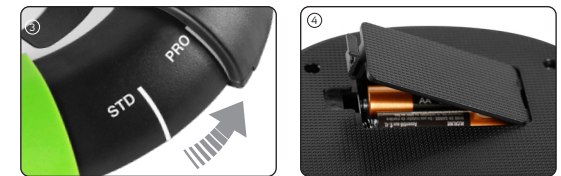

CORDLESS KICKBACK PUTT CUP

- Battery operated auto ball return
- Returns golf balls 10+ feet
- Adjustable entry gate for varying levels of difficulty [3]
- Cordless & easily portable [4]
- Requires (2) "AA" batteries [NOT INCLUDED]
- Includes (2) Callaway golf balls (Callaway Set only)

SKU#	PACKAGING DIMS	PACKAGE TYPE	PEG
① C10440	8" x 2.3" x 12.36"	Box	Yes
② C10437	8" x 2.3" x 12.36"	Box	Yes

Golf Balls included in Callaway Set Only