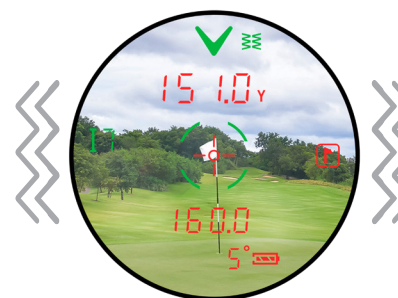

OLED DISPLAY

RANGEFINDER SCOPE

MAGNAHOLD CART MOUNT

SLOPE MODE

P.A.T. WITH PULSE TECHNOLOGY

ACCURACY

MAGNIFICATION

MAXIMUM RANGE

MAGNAHOLD

SKU#	PACKAGING DIMS	WEIGHT	PACKAGE TYPE	PEG
C99952	4.65" x 2.75" x 5.5"	1 lb.	Box	No

CONTACT

PHONE: 800.456.2129
EMAIL: sales@dizzo.com
WEB: www.callawayTAG.com