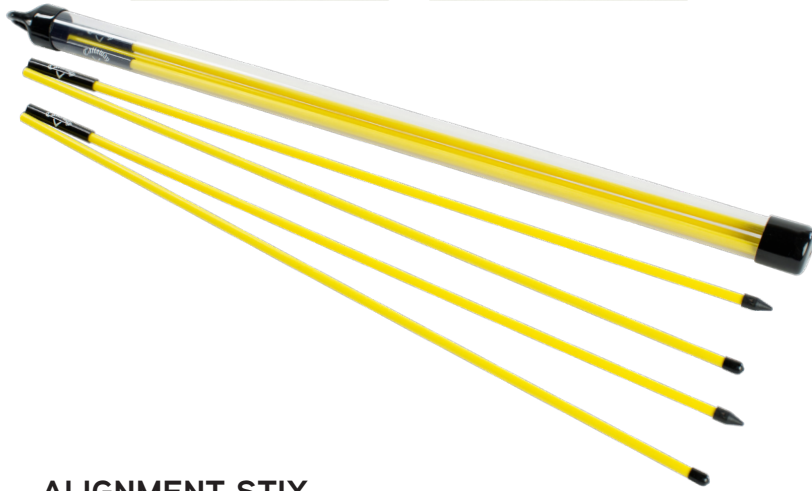

ALIGNMENT STIX

- ① Swing Plane
- ② Alignment & Ball Position
- ③ Putting Alignment

- Includes (2) 48" shock-corded rods that can be configured in multiple ways to help support proper alignment, swing path, etc.
- 19" carry tube for convenient storage in apparel pocket

SKU#	PACKAGING DIMS	PACKAGE TYPE	PEG
CT29024	19.25" x 1.5"	Hang Tag	Yes

HINGED ALIGNMENT STIX

- Hinges allow for multiple configurations [1]
- Improve your alignment, full swing, and short game
- Compact carry tube included for easy storage

SKU#	PACKAGING DIMS	PACKAGE TYPE	PEG
C29033	26.5" x 1.5"	Hang Tag	Yes