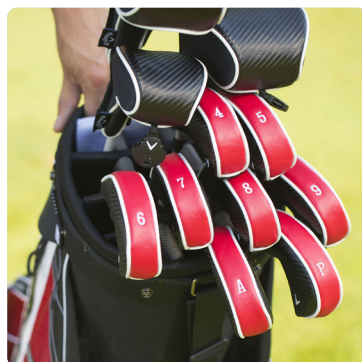

DELUXE IRON HEADCOVERS

- Constructed of high quality synthetic leather for maximum protection
- Set includes 9 covers - 4-PW, SW, AW
- Protect clubs on course or during travel

SKU#	PACKAGING DIMS	PACKAGE TYPE	PEG
C10733	7" x 4.5" x 10.5"	Clam Shell	Yes

IRON HEADCOVERS

- Set includes 9 headcovers: 4-PW, SW, X
- Fits both right and left handed clubs
- Breathable fabric reduces moisture build-up
- Provides excellent protection on the course or during travel

SKU#	COLOR	OVERSIZED	PACKAGING DIMS	PACKAGE TYPE	PEG
C10731	Gray	No	6.75" x 2.75" x 10.25"	Clam Shell	Yes