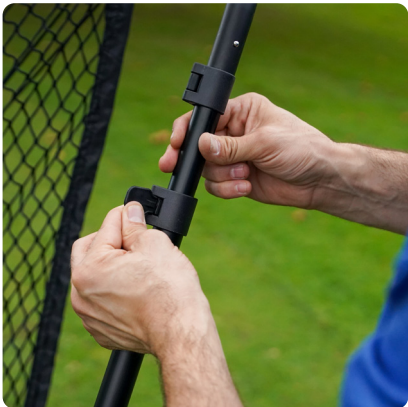

RAPID RANGE NET

- 8'w x 8'h x 5'd
- Super Strong Mesh Netting
- Hanging Target To Sharpen Aim & Facilitate Ball Collection
- Included Weighted Water Bags Allows Indoor Use
- Includes Ground Stakes For Outdoor Use & Carry Case

SKU#	PACKAGING DIMS	PACKAGE TYPE	PEG
C99845	39" x 39" x 2.5"	Box	No