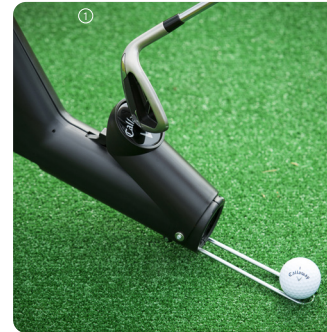

#### ULTRA-COMPACT SIZE

SLOPE MODE

P.A.T. WITH PULSE TECHNOLOGY

ACCURACY

MAGNIFICATION

MAXIMUM RANGE

MAGNAHOLD

Dimensions: 30.75" x 7" x 2.5"