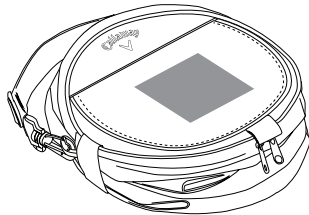

A

B

C

D

E

F

G

H

I

J

K

L

M

N

O

P

CUSTOMIZATION

CONTACT

PHONE: 800.456.2129

EMAIL: sales@izzo.com

WEB: www.callawayTAG.com