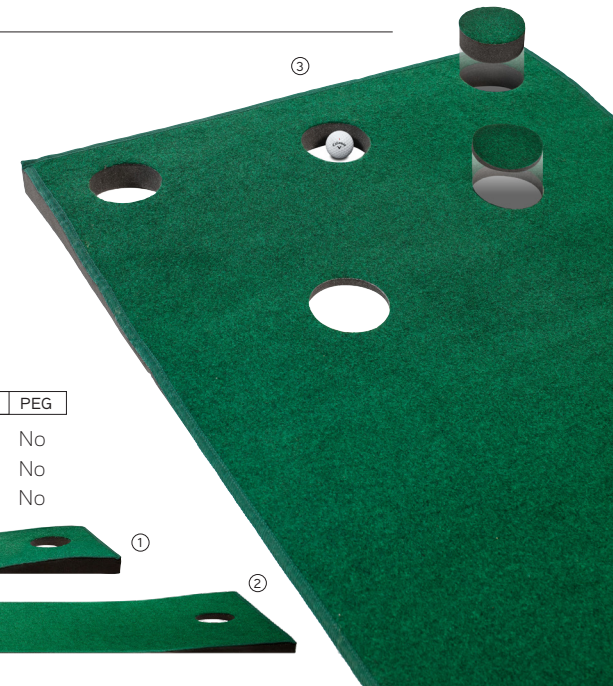

SKU#	PACKAGING DIMS	PACKAGE TYPE	PEG
<b>C30501</b>	23" x 16" x 7"	Box	No

Dimensions: 10' x 1'

**ODYSSEY PUTTING MAT [3 SIZES]**

- Available in (3) sizes:
  - 8' x 1' version featuring one hole [1]
  - 10' x 2' with one cup on each end [2]
  - 12' x 3' with five cups and hole-fill inserts [3]
- Premium putting surface simulates real green
- Ramp incline to recessed cup helps build speed and sharpen aim
- Durable backing eliminates folds and creases; rolls out flat

## PUTTING GATES

- Includes two different size gates to help focus on putting accuracy
  - Small Gate: 50mm [1]
  - Large Gate: 60mm [2]
- Compact design stores easily in your golf bag
- Designed to be used both indoors and outdoors
- Removable weighted base included to allow for indoor practice on multiple surfaces [3]
- Spike design used for securely inserting gates into the green [4]