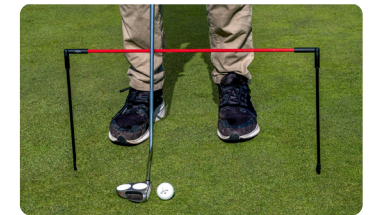

ALIGNMENT STIX

- ① Swing Plane
- ② Alignment & Ball Position
- ③ Putting Alignment

- Includes (2) 48" shock-corded rods that can be configured in multiple ways to help support proper alignment, swing path, etc.
- 19" carry tube for convenient storage in apparel pocket

SKU#	PACKAGING DIMS	PACKAGE TYPE	PEG
CT29024	19.25" x 1.5"	Hang Tag	Yes

HINGED ALIGNMENT STIX

- Hinges allow for multiple configurations [1]
- Improve your alignment, full swing, and short game
- Compact carry tube included for easy storage

SKU#	PACKAGING DIMS	PACKAGE TYPE	PEG
C29033	26.5" x 1.5"	Hang Tag	Yes