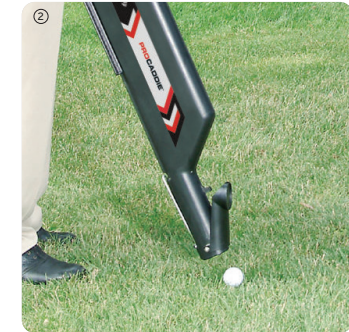

#### ULTRA-COMPACT SIZE

SLOPE MODE

P.A.T. WITH PULSE TECHNOLOGY

ACCURACY

MAGNIFICATION

MAXIMUM RANGE

MAGNAHOLD

Dimensions: 30.75" x 7" x 2.5"