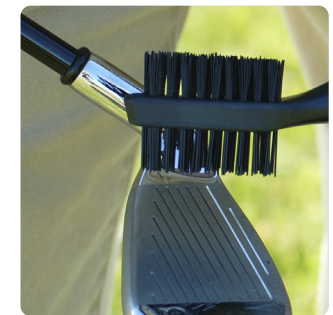

## CLUB BRUSH

- Multi-purpose brush for cleaning clubs & shoes
- Includes both soft and hard nylon bristles for a variety of surfaces [1][2]
- Spring-loaded cord for easy access [3]

SKU#	PACKAGING DIMS	PACKAGE TYPE	PEG
CW10253	3.5" x .5" x 9.75"	Blister Pack	Yes