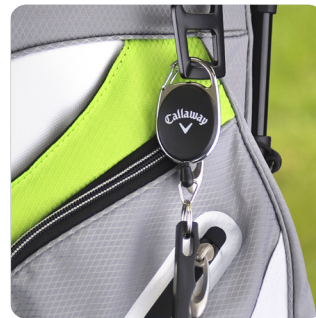

CLUB BRUSH

- Multi-purpose brush for cleaning clubs & shoes
- Includes both soft and hard nylon bristles for a variety of surfaces [1][2]
- Spring-loaded cord for easy access [3]

SKU#	PACKAGING DIMS	PACKAGE TYPE	PEG
CW10253	3.5" x .5" x 9.75"	Blister Pack	Yes