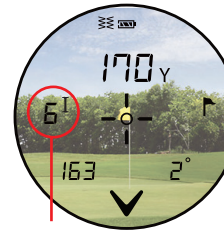

### FEATURES

- Slope Technology: Device measures angle of incline /decline then calculates the slope adjusted distance
- P.A.T. with Pulse Technology delivers a short vibration when the laser hits the pin. Lock onto the pin up to 300 yards away!
- Club recommendation based on adjusted distance measurement
- Magnahold: integrated magnets allow for quick access and storage on golf carts
- Scan landscape to acquire multiple targets
- 6X Magnification; Range: 5-1000 yards
- Measure in yards or meters
- Superior Accuracy [+/- 1 Yard]
- Water/Fog resistant
- Legal for tournament play w/ slope disabled
- Includes premium molded hard carrying case