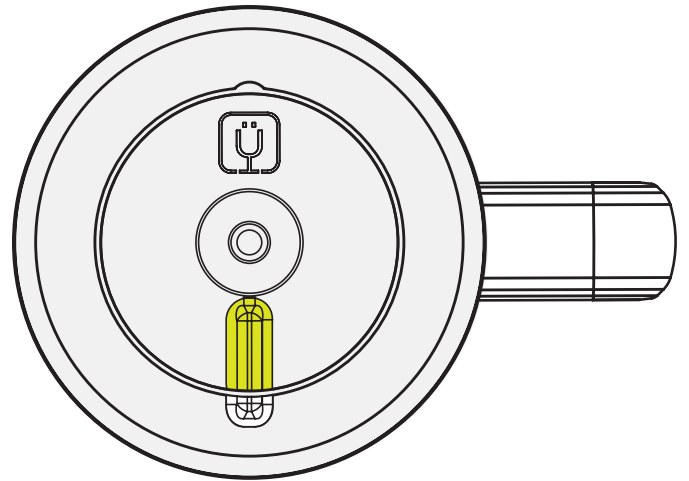

Ü-Turn™ Leakproof Straw Lid

Our 100% leakproof straw lid technology is featured on the Era, Resa, and Leap Series. Simply turn to sip and turn back to lock. For easy cleaning, turn the lid halfway, then pull on the straw to remove the center piece.

Open