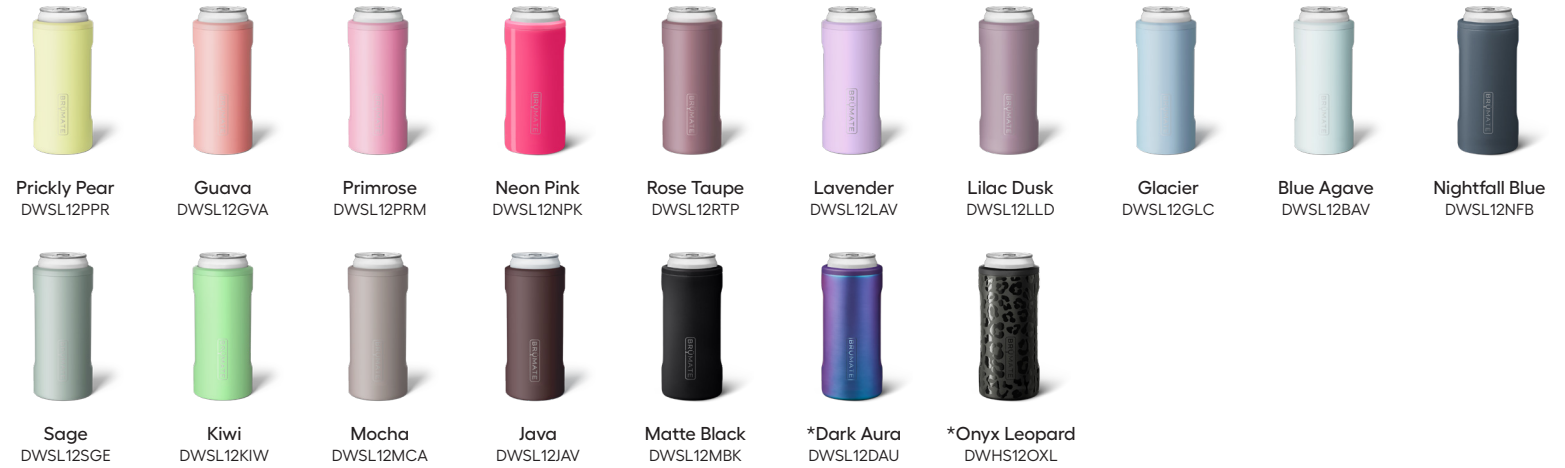

New Tech
Hopsulator Series Now with OctaLock™ Technology

Slim 12oz US MSRP: $24.99, *Premium Finishes US MSRP: $27.99

Works With All 12oz Slim Cans