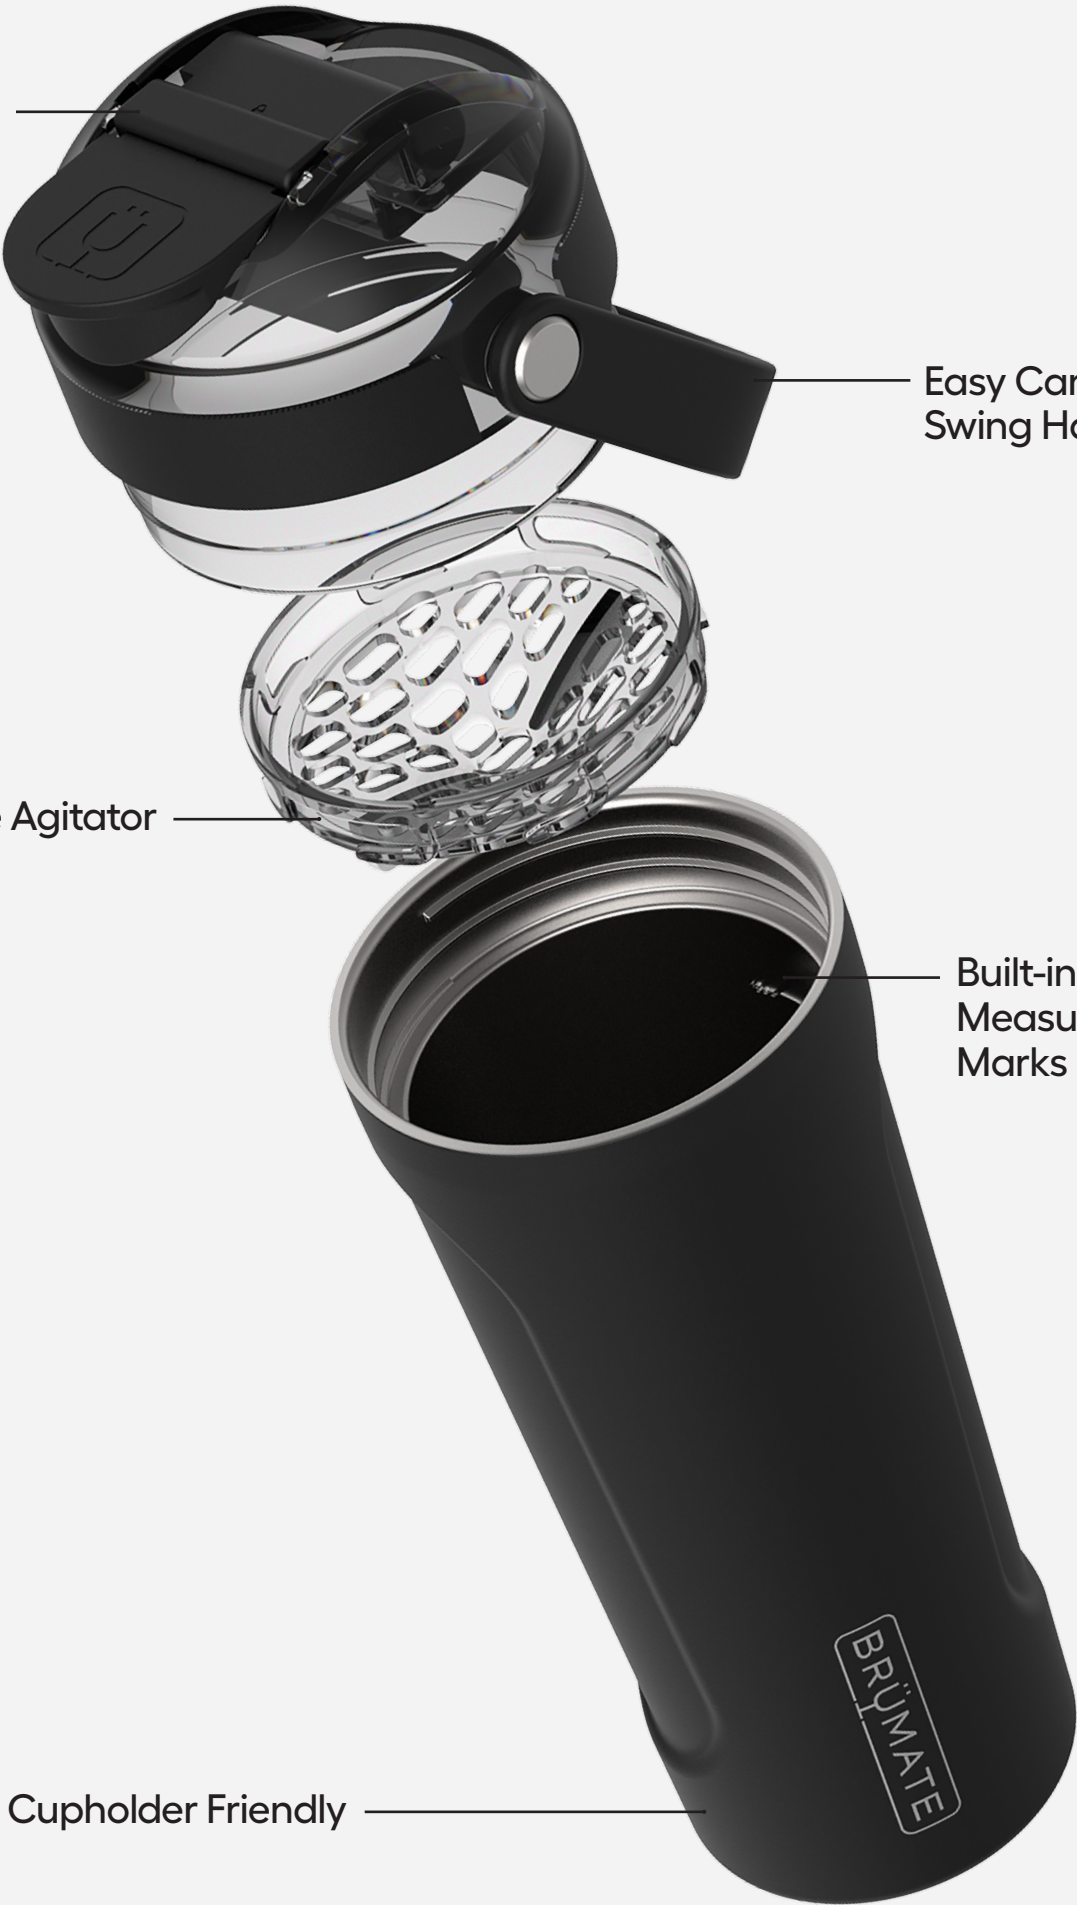

25oz or 35oz
Capacities

Silicone Sleeve to
Prevent Dents + Dings

BevLock™ Locking Lid with MagFlip™ Technology

Easy Carry Swing Handle

Removable Agitator

Built-in Measurement Marks

Cupholder Friendly

Leap