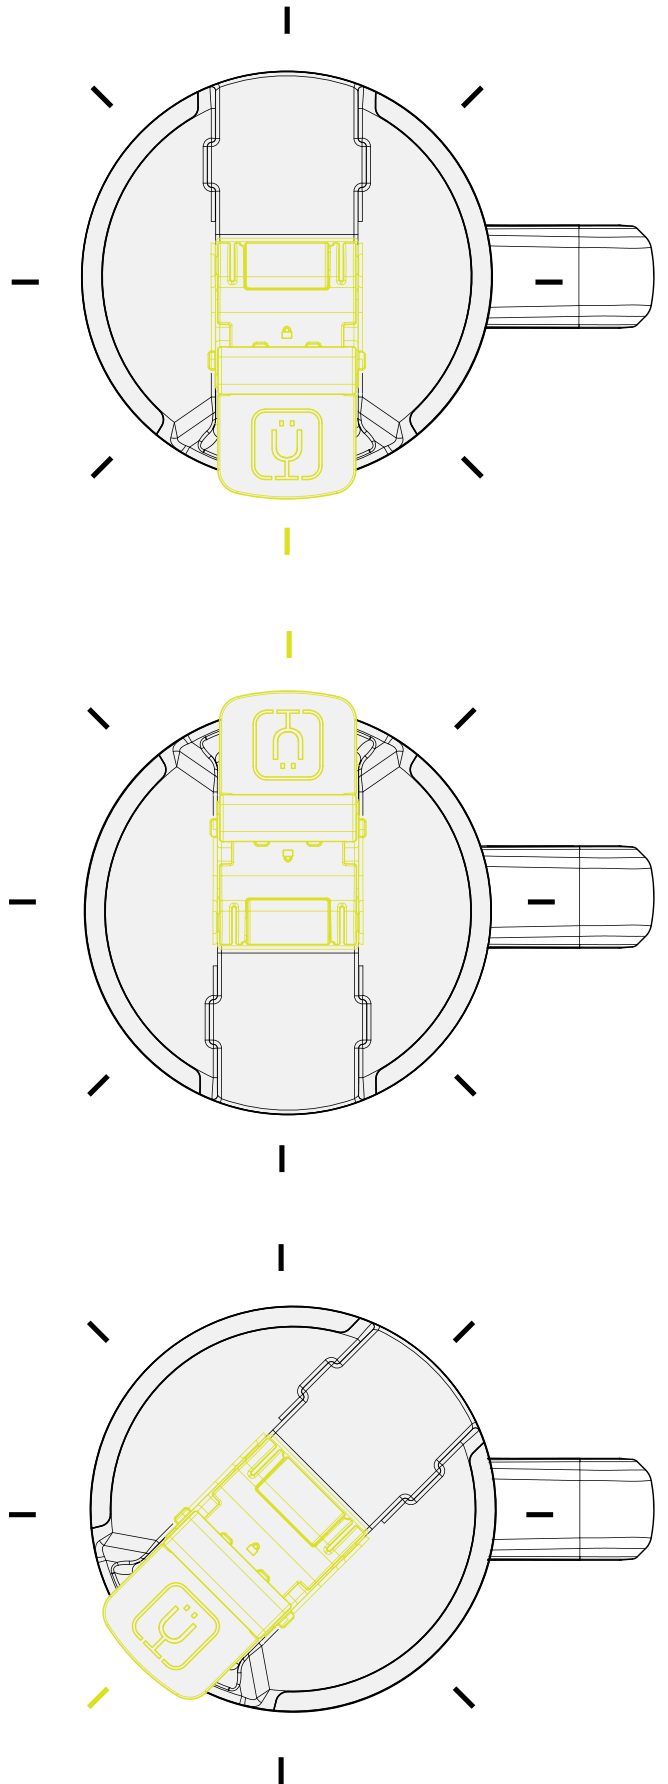

Müv, + Nav Series

OctaLock™ Lid

The OctaLock™ lid is easy to remove and secure, featuring 8 lockable positions thanks to our patent-pending thread design. Simply align the lid just before your desired position, push down, and twist right to lock it in place.