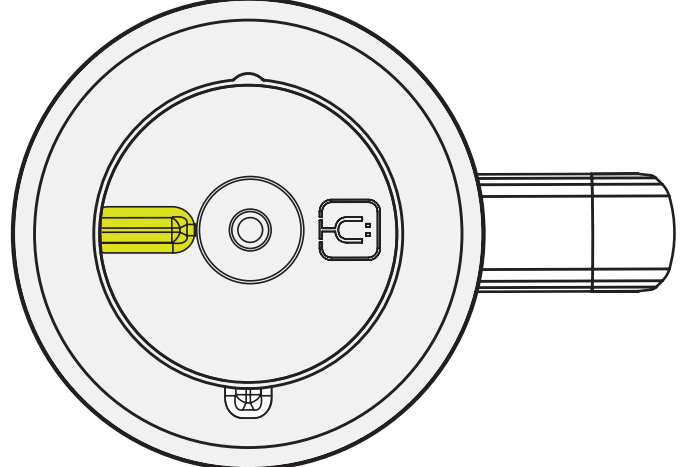

Era, Resa, Straw Covers, Leap, Rise, + MultiShaker Series

Ü-Turn™ Leakproof Straw Lid

Our 100% leakproof straw lid technology is featured on the Era, Resa, and Leap Series. Simply turn to sip and turn back to lock. For easy cleaning, turn the lid halfway, then pull on the straw to remove the center piece.

Open

Locked + 100% Leakproof

Straw Removal

Era Series

Ü-Turn™ Lid Technology • 100% Leakproof • 20, 30, + 40 Ounce Size

Era 20oz US MSRP: \$34.99, *Premium Finishes US MSRP: \$37.99

Era 30oz US MSRP: \$39.99, *Premium Finishes US MSRP: \$42.99