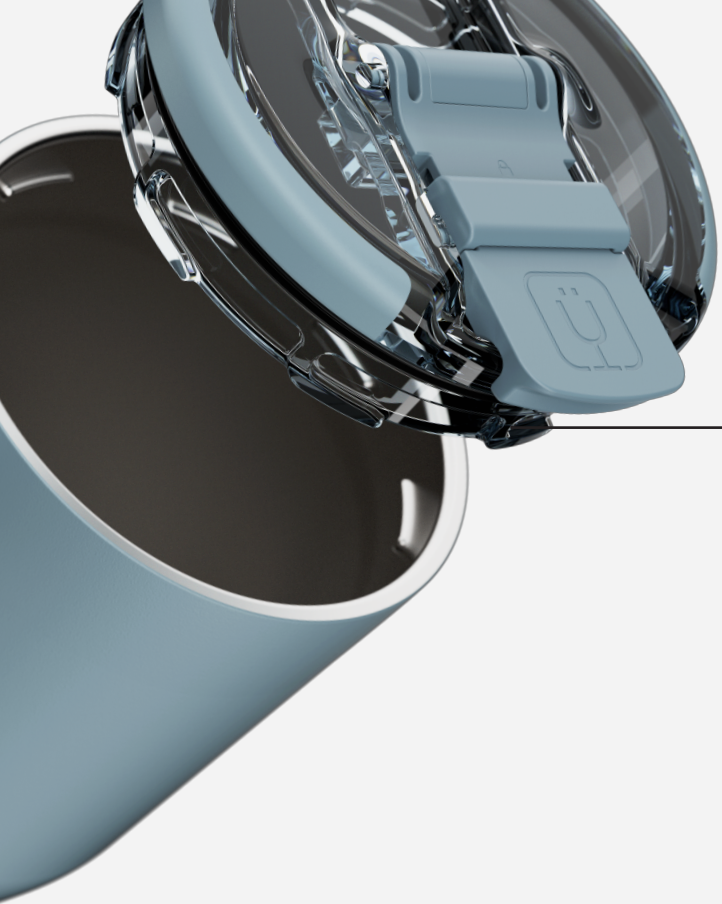

OctaLock™ Threading System

Our patented OctaLock™ thread system was made for an effortless spill-proof seal with 8 different locking lid positions.

U-Turn™ Leakproof Straw Lid

Our 100% leakproof straw lid technology making its debut in the Era family. Just turn to sip, and turn back to lock.

MagFlip™

Our MagFlip™ lid uses magnets to assist with opening and closing. It also ensures your lid stays open while you drink.

BevLock™

BevLock™ makes our lid fully leakproof. Simply slide the lid forward to lock, and back to unlock - allowing the tab to open.

ColdKey™ Stainless Steel Straw

The world's first integrated stainless steel straw system, designed to provide a plastic free drinking experience.