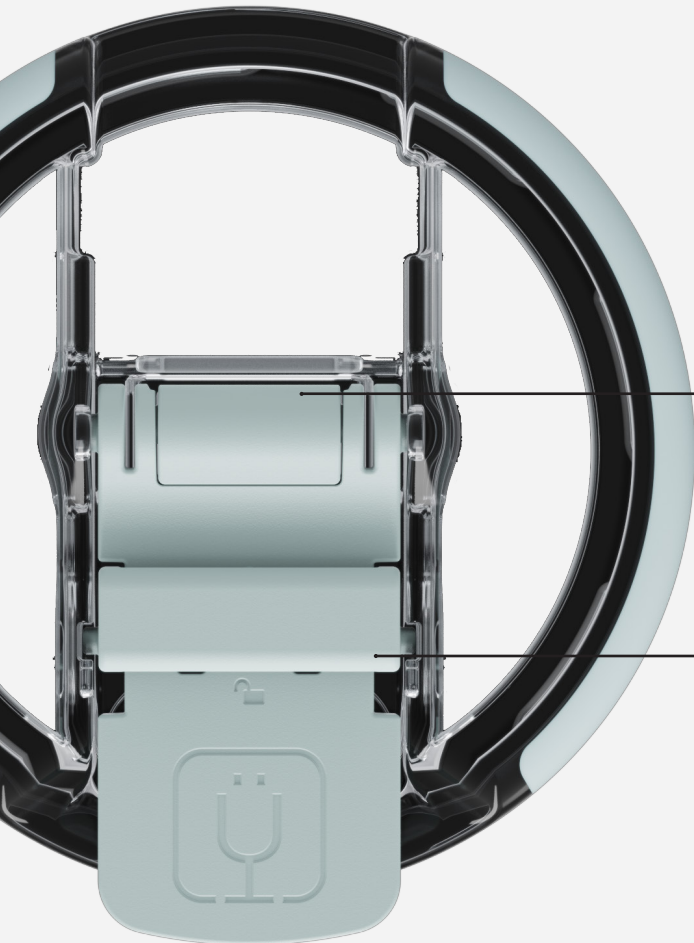

Wine + Barware

- Uncork'd
- Champagne Flute
- Togosa
- Rocks
- Cocktail Shaker

Coolers + Pack

- MagPack Series
- Paragon Hydration Pack
- BrüTank Series

Product Data

OctaLock™ Threading System

Our patented OctaLock™ thread system was made for an effortless spill-proof seal with 8 different locking lid positions.

U-Turn™ Leakproof Straw Lid

Our 100% leakproof straw lid technology making its debut in the Era family. Just turn to sip, and turn back to lock.

MagFlip™

Our MagFlip™ lid uses magnets to assist with opening and closing. It also ensures your lid stays open while you drink.