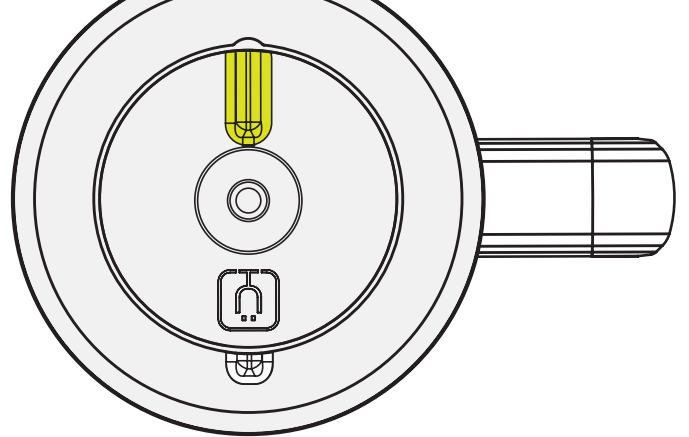

Era, Resa, Straw Covers, Leap, Rise, + MultiShaker Series

Ü-Turn™ Leakproof Straw Lid

Our 100% leakproof straw lid technology is featured on the Era, Resa, and Leap Series. Simply turn to sip and turn back to lock. For easy cleaning, turn the lid halfway, then pull on the straw to remove the center piece.

Open

Locked + 100% Leakproof

Straw Removal

Era Series

Ü-Turn™ Lid Technology • 100% Leakproof • 20, 30, + 40 Ounce Size

Era 20oz US MSRP: \$34.99, *Premium Finishes US MSRP: \$37.99

Era 30oz US MSRP: \$39.99, *Premium Finishes US MSRP: \$42.99