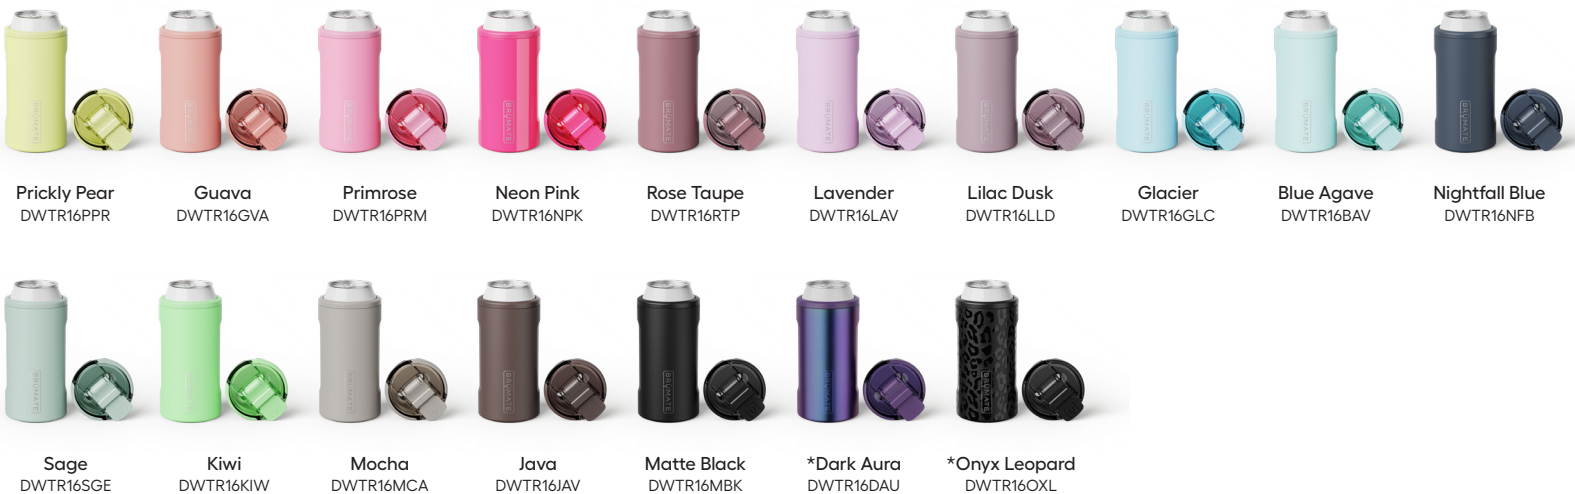

Trio 16oz US MSRP: $29.99, *Premium Finishes US MSRP: $32.99

3-in-1 Design • 100% Leakproof Lid • Works With 12oz + 16oz Cans