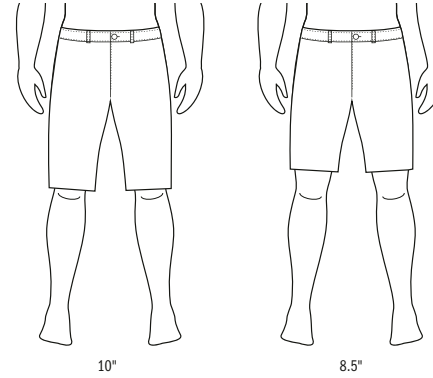

MENS APPAREL SIZING

	XS	S	M	L	XL	XXL
SIZE	30/32	34/36	38/40	42/44	46/48	50/52
CHEST	31-33"	34-37"	37-40"	40-44"	44-48"	48-52"
WAIST	27-29"	30-32"	32-35"	35-39"	39-43"	43-47"
HIP	32-34"	35-37"	37-40"	40-44"	44-48"	48-51"

MENS SHORTS LENGTH

BASED ON 6' FOOT MODEL