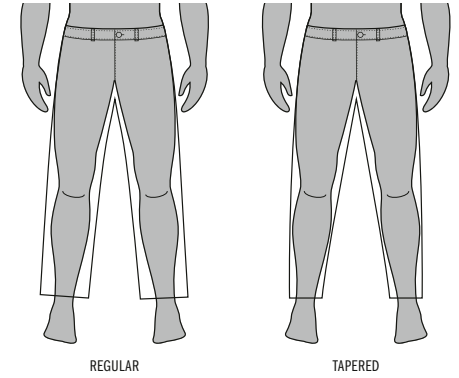

MENS PANT FIT GUIDE

BASED ON 5'8" FOOT MODEL

BOYS APPAREL SIZING

	XS	S	M	L	XL
NUMERIC SIZE	128	140	152	164	176
AGE	7-8YR	10YR	12YR	14YR	16YR
HEIGHT	48.5 - 50.5"	53.5 - 55"	58 - 60"	62.5 - 64.5"	67.5 - 69.5"
CHEST	25"	28"	30.5"	34"	36"
WAIST	23"	25"	27"	28.5"	30"
HIP	27"	29.5"	32"	35"	37"
INSEAM	23.5"	25.5"	28"	30"	32.5"

GIRLS APPAREL SIZING

	XS	S	M	L	XL
NUMERIC SIZE	128	140	152	164	170
AGE	7-8YR	10YR	12YR	14YR	15-16YR
HEIGHT	48.5 - 50.5"	53.5 - 55"	58 - 60"	62.5 - 64.5"	65 - 67"
CHEST	25.5"	28"	30.5"	32.5"	34.5"
WAIST	23"	24.5"	25.5"	26.5"	27.5"
HIP	27.5"	30.5"	33"	34.5"	36"
INSEAM	23.5"	26"	28"	30.5"	32"

MENS HAT SIZE CHART

	55	56	57	58	59	60
NO						
NI	21½	21 7/8	22 ¼	22 5/8	23	23½
STRETCH FITTED HATS	S/M					
				L/XL		
ADJUSTABLE HATS	ONE SIZE FITS MOST