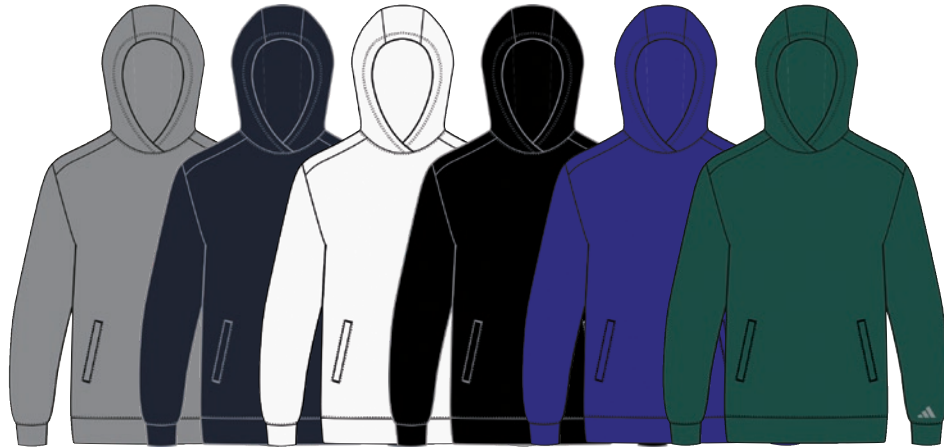

BLANK HOODIE

MSRP: \$70
TMA712S26

- Sizes: S-3XL
- Three-panel hood
- 70% cotton, 30% recycled polyester
- Front pockets
- Imported

KA6911 grey three
KA9327 collegiate navy
KT2612 core white
KA9328 black
KR3470 collegiate royal
KR3471 collegiate green