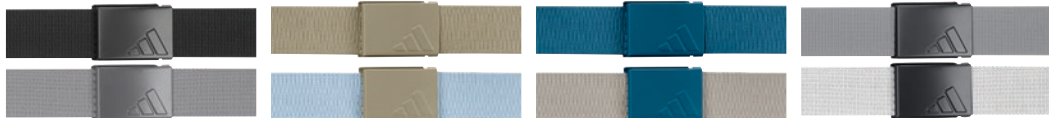

IP0317
black/grey two

KC3703
wonder cargo/crystal sky

KC3704
dusky petrol/wonder alumina

IQ2909
grey three/white

HERITAGE BELT

MSRP: $60
TXM2083S26

- Sizes: S/M | L/XL | M/L | XXL
- Imported
- Buckle closure
- Printed grosgrain fabric
- Leather accents
- Antique metal hardware

BRAIDED STRETCH BELT

MSRP: $42
TXM2082S26

- Sizes: S/M | L/XL | M/L | XXL
- Imported
- Buckle closure
- Braided material
- Suede-like accent material