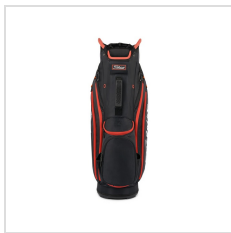

Black/Black/Red (TB22CT6-006)