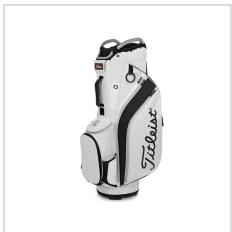

Item#: TB22CT6

Description :

Product Description:

The Cart 14 Bag includes a lightweight, symmetrical design with 10 cart-accessible pockets for improved storage and convenience on the golf course.

- Premium single strap
- Symmetrical design for optimal organization on either side of cart
- Multi-material top cuff with soft touch, tour-inspired integrated handles
- Strap loop for easy cart use
- 10 Cart-accessible pockets
- Large beverage pocket
- Removable ball pocket for customization
- Glove Velcro landing patch
- 5.6 lbs.

Imprint Details

Pricing Includes	5 colors / 1 location
Primary Imprint Area	4.5 Inches Width 4.5 Inches Height Spine/Ball Pocket
Decoration Method	Embroidery

Images

Black (TB22CT6-0)

Navy (TB22CT6-4)

Black/Black/Red (TB22CT6-006)

Black/Black/Red (TB22CT6-006)

Black/Black/Red (TB22CT6-006)

Black/Black/Red (TB22CT6-006)

Black/Black/Red (TB22CT6-006)

Black/Black/Red (TB22CT6-006)

White/Black/Grey (TB22CT6-102)

Charcoal/Graphite/Black (TB22CT6-220)