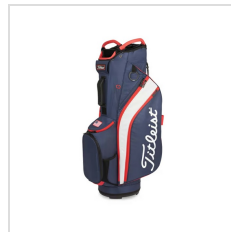

Imprint Details

Pricing Includes	5 colors / 1 location
Primary Imprint Area	4.5 Inches Width 4.5 Inches Height Spine/Ball Pocket
Decoration Method	Embroidery

Images

Black (TB22CT6-0)

Navy (TB22CT6-4)

Black/Black/Red (TB22CT6-006)

Black/Black/Red (TB22CT6-006)

Black/Black/Red (TB22CT6-006)

Black/Black/Red (TB22CT6-006)

Black/Black/Red (TB22CT6-006)

Black/Black/Red (TB22CT6-006)

White/Black/Grey (TB22CT6-102)

Charcoal/Graphite/Black (TB22CT6-220)

Navy/White/Red (TB22CT6-416)