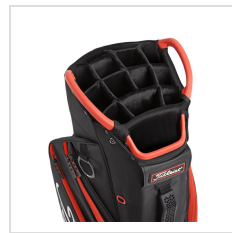

Item#: TB22CT6

Description :

Product Description:

The Cart 14 Bag includes a lightweight, symmetrical design with 10 cart-accessible pockets for improved storage and convenience on the golf course.

- Premium single strap
- Symmetrical design for optimal organization on either side of cart
- Multi-material top cuff with soft touch, tour-inspired integrated handles
- Strap loop for easy cart use
- 10 Cart-accessible pockets
- Large beverage pocket
- Removable ball pocket for customization
- Glove Velcro landing patch
- 5.6 lbs.

Imprint Details

Pricing Includes	5 colors / 1 location
Primary Imprint Area	4.5 Inches Width 4.5 Inches Height Spine/Ball Pocket
Decoration Method	Embroidery

Images

Black (TB22CT6-0)

Navy (TB22CT6-4)

Black/Black/Red (TB22CT6-006)

Black/Black/Red (TB22CT6-006)

Black/Black/Red (TB22CT6-006)

Black/Black/Red (TB22CT6-006)

Black/Black/Red (TB22CT6-006)

Black/Black/Red (TB22CT6-006)

White/Black/Grey (TB22CT6-102)

Charcoal/Graphite/Black (TB22CT6-220)