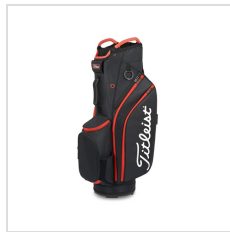

Item#: TB22CT6

Description :

Product Description:

The Cart 14 Bag includes a lightweight, symmetrical design with 10 cart-accessible pockets for improved storage and convenience on the golf course.

- Premium single strap
- Symmetrical design for optimal organization on either side of cart
- Multi-material top cuff with soft touch, tour-inspired integrated handles
- Strap loop for easy cart use
- 10 Cart-accessible pockets
- Large beverage pocket
- Removable ball pocket for customization
- Glove Velcro landing patch
- 5.6 lbs.

WHITE/ BLACK/
GREY

Options

Ball Pocket Decoration	<input type="radio"/> None <input checked="" type="radio"/> Embroidered (4.5" W x 4.5" H)
-------------------------------	---

Production Details

Production Time	Stock Product: 3-5 Business Days. Logo product: 10-15 Business Days After Artwork Approval.
FOB	Plainfield, Indiana, 46168

Imprint Details

Pricing Includes	5 colors / 1 location
Primary Imprint Area	4.5 Inches Width 4.5 Inches Height Spine/Ball Pocket
Decoration Method	Embroidery

Images

Black (TB22CT6-0)

Navy (TB22CT6-4)

Black/Black/Red (TB22CT6-006)