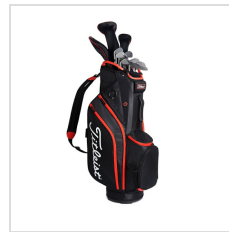

Item#: TB22CT6

Description :

Product Description:

The Cart 14 Bag includes a lightweight, symmetrical design with 10 cart-accessible pockets for improved storage and convenience on the golf course.

- Premium single strap
- Symmetrical design for optimal organization on either side of cart
- Multi-material top cuff with soft touch, tour-inspired integrated handles
- Strap loop for easy cart use
- 10 Cart-accessible pockets
- Large beverage pocket
- Removable ball pocket for customization
- Glove Velcro landing patch
- 5.6 lbs.

WHITE/ BLACK/
GREY

Options

Ball Pocket Decoration	<input type="radio"/> None <input checked="" type="radio"/> Embroidered (4.5" W x 4.5" H)
-------------------------------	---

Production Details

Production Time	Stock Product: 3-5 Business Days. Logo product: 10-15 Business Days After Artwork Approval.
FOB	Plainfield, Indiana, 46168

Imprint Details

Pricing Includes	5 colors / 1 location
Primary Imprint Area	4.5 Inches Width 4.5 Inches Height Spine/Ball Pocket
Decoration Method	Embroidery

Images

Black (TB22CT6-0)

Navy (TB22CT6-4)

Black/Black/Red (TB22CT6-006)