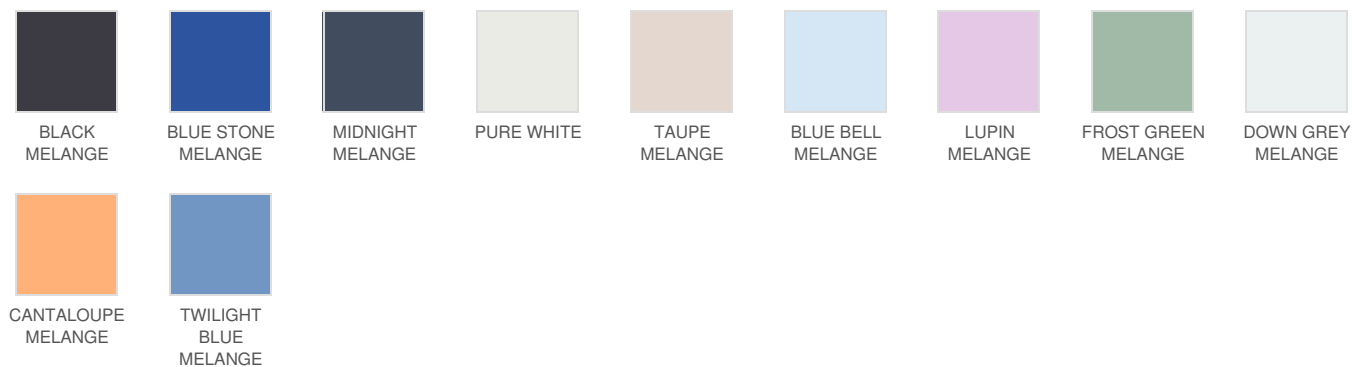

SUNICE AEROSOFT PERFORMANCE 1/4-ZIP PULLOVER

Item#: S77024

Description :

Product Description:

Take on any season in comfort and style with this versatile layer. Made from Coollite performance fabric, this double-knit shirt is designed to keep you feeling fresh, no matter the activity. UPF 30+ protection shields you from the sun, while moisture-wicking technology keeps you dry. With added stretch and four-needle flat-lock stitching, this shirt moves with you and offers durability and comfort for all-day wear. Easy-care fabric makes it perfect for everyday use, whether as an outer or inner layer.

Breathable — wicks moisture to keep you dry inside and out.

- 88% polyester, 12% Spandex
- Machine Wash
- Imported

Order Notes:

- Stock product is not returnable.

Colors

Sizes

| | | | | | | |
|--------------|--------------------------------------|---------------------------------------|--------------------------------------|--|---|--|
| Size* | <input type="button" value="Small"/> | <input type="button" value="Medium"/> | <input type="button" value="Large"/> | <input type="button" value="X-Large"/> | <input type="button" value="XX-Large"/> | <input type="button" value="XXX-Large"/> |
|--------------|--------------------------------------|---------------------------------------|--------------------------------------|--|---|--|

Images

Black Melange (S77024-02M)

Pure White (S77024-04)

Blue Stone Melange (S77024-23M)

Cantaloupe Melange (S77024-74M)

Twilight Blue Melange (S77024-79M)

Midnight Melange (S77024-31M)

Lupin Melange (S77024-39M)

Blue Bell Melange (S77024-33M)

Blue Bell Melange (S77024-33M)

Frost Green Melange (S77024-55M)

Down Grey Melange (S77024-08M)

Taupe Melange (S77024-724M)