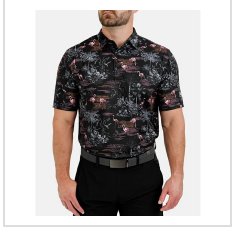

Images

Black