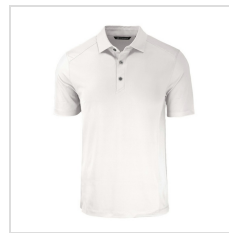

White (MCK01236-WH)