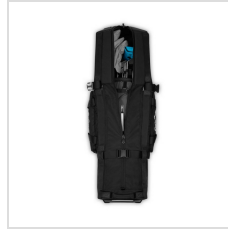

- TaylorMade metal badge
- Expandable volume for stand to staff bags
- High-loft foam for club protection
- Side volume pockets
- Center zipper main opening with locking zippers
- Retractable ID tag
- Bottom protection rails and skid plate
- Water-resistant base
- Adjustable straps with side release buckles
- Inline skate wheels
- Molded Metal T™ zipper pullers
- Dimensions: 54"H x 19.5"L x 15.5"W

# Images

---

Black

Black

Black

Black