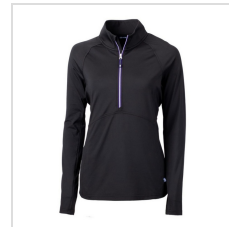

CUTTER AND BUCK LADIES HALF ZIP ADAPT ECO KNIT STRETCH RECYCLED PULLOVER

Item#: LCK00128

Description :

The Adapt Eco Knit Stretch Half Zip Pullover is a versatile women's layer designed for comfort, performance, and everyday adventures. Made from 88% recycled polyester and 12% spandex knit jersey, it offers lightweight warmth, stretch, and a soft brushed fleece feel. Featuring raglan sleeves, flattering shaped seams, a locker loop, and CB logo details, this sustainable pullover is perfect for workouts, golf, skiing, travel, work, or casual wear. Made using materials containing an average of 16 recycled plastic bottles, it is machine washable and imported.

cardinal red (LCK00128-CDR)

college orange (LCK00128-CLO)

college purple (LCK00128-CLP)

hunter (LCK00128-HT)

navy blue (LCK00128-NVBU)

orange burst (LCK00128-ORB)

polished (LCK00128-POL)

red (LCK00128-RD)

tour blue (LCK00128-TBL)

white (LCK00128-WH)

Wheat (LCK00128-WE)

Wheat (LCK00128-WE)

Elemental Grey (LCK00128-EG)

Mushroom (LCK00128-MUS)

Black/Atlas (LCK00128-BLALS)

Black/College Purple (LCK00128-BLCP)

Black/Gelato (LCK00128-BLGE)

Black/Hunter (LCK00128-BLHT)

Black/Orange (LCK00128-BLOR)

Black/Red (LCK00128-BLRD)

Black/Tour Blue (LCK00128-BLTBL)