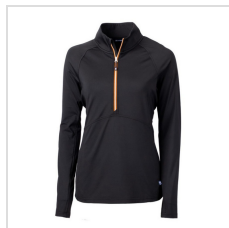

CUTTER AND BUCK LADIES HALF ZIP ADAPT ECO KNIT STRETCH RECYCLED PULLOVER

Item#: LCK00128

Description :

The Adapt Eco Knit Stretch Half Zip Pullover is a versatile women's layer designed for comfort, performance, and everyday adventures. Made from 88% recycled polyester and 12% spandex knit jersey, it offers lightweight warmth, stretch, and a soft brushed fleece feel. Featuring raglan sleeves, flattering shaped seams, a locker loop, and CB logo details, this sustainable pullover is perfect for workouts, golf, skiing, travel, work, or casual wear. Made using materials containing an average of 16 recycled plastic bottles, it is machine washable and imported.

cardinal red (LCK00128-CDR)

college orange (LCK00128-CLO)

college purple (LCK00128-CLP)

hunter (LCK00128-HT)

navy blue (LCK00128-NVBU)

orange burst (LCK00128-ORB)

polished (LCK00128-POL)

red (LCK00128-RD)

tour blue (LCK00128-TBL)

white (LCK00128-WH)

Wheat (LCK00128-WE)

Wheat (LCK00128-WE)

Elemental Grey (LCK00128-EG)

Mushroom (LCK00128-MUS)

Black/Atlas (LCK00128-BLALS)

Black/College Purple (LCK00128-BLCP)

Black/Gelato (LCK00128-BLGE)

Black/Hunter (LCK00128-BLHT)

Black/Orange (LCK00128-BLOR)

Black/Red (LCK00128-BLRD)

Black/Tour Blue (LCK00128-BLTBL)