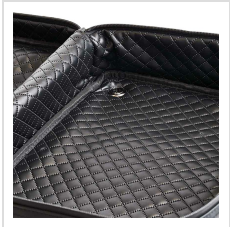

Item#: GG-SHOEBAG

Description :

Keep your footwear protected and your gear organized with the GHOSTGOLF Shoe Bag, designed for the course, gym, travel, and beyond. Measuring 13.5"L x 9"W x 5"H, this structured shoe bag comfortably fits shoes up to size 14 while providing easy access and convenient storage. The water-resistant exterior helps protect against light rain and damp conditions, while the quilted PU lining offers a durable, refined finish that is easy to wipe clean. Featuring a classic flap opening, top carry handle, and branded lanyard-style carabiner for easy attachment to your golf bag or gear setup, this streamlined design helps keep dirt and grass contained while protecting your belongings wherever you go.

Embroidery Location	<input type="radio"/> None <input checked="" type="radio"/> Front Side/Lower Half (4.4" W x 4.4" H)
----------------------------	---

Production Details

Production Time	Stock Product: 1-2 Business Days Logo Product: 7-10 Business Days After Artwork Approval
FOB	Lake Forest, California, 92630

Imprint Details

Pricing Includes	5 Spot Colors / 1 location
Primary Imprint Area	4.4 Inches Width Front Side/Lower Half:
Decoration Method	Embroidery

Images

Katana (GG-SHOEBAG-KTNA)

Katana (GG-SHOEBAG-KTNA)