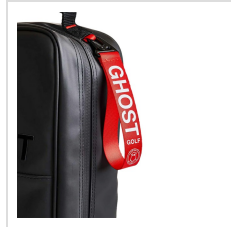

Katana (GG-SHOEBAG-KTNA)