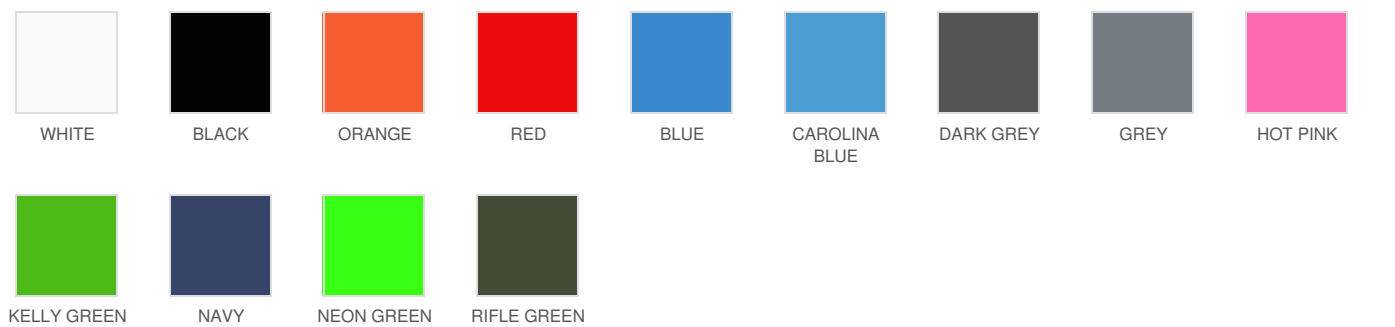

Colors

Options

Imprint Location A*	None	Center (4.5" x 4.5")
Imprint Location B*	None	Top Center (4.5 x 4.5")
Imprint Location C*	None	Bottom Center (4.5" x 4.5")
Imprint Location D*	None	Left Corner (4.5" x 4.5")
Imprint Location E*	None	Right Corner (4.5" x 4.5")

Production Details

Production Time	Stock Product:1-2 Business Days. Logo Product: 7-10 Business Days after Artwork Approval
FOB	Lake Forest, California, 92630