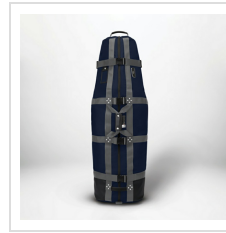

Black/Copper (CG25TVPRO-08)

Slate (CG25TVPRO-20)

Green (CG25TVPRO-30)

Navy (CG25TVPRO-40)

Navy/Grey (CG25TVPRO-42)

Navy/Red (CG25TVPRO-46)

Red (CG25TVPRO-60)