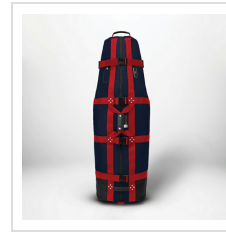

Black/Copper (CG25TVPRO-08)

Slate (CG25TVPRO-20)

Green (CG25TVPRO-30)

Navy (CG25TVPRO-40)

Navy/Grey (CG25TVPRO-42)

Navy/Red (CG25TVPRO-46)

Red (CG25TVPRO-60)