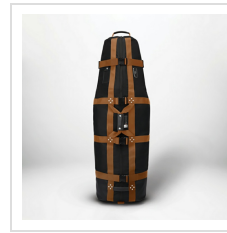

Black/Copper (CG25TVPRO-08)