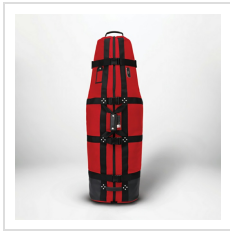

Black/Copper (CG25TVPRO-08)

Slate (CG25TVPRO-20)

Green (CG25TVPRO-30)

Navy (CG25TVPRO-40)

Navy/Grey (CG25TVPRO-42)

Navy/Red (CG25TVPRO-46)

Red (CG25TVPRO-60)