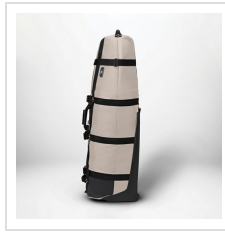

Moonbeam (CG25TVPRO-2M0)