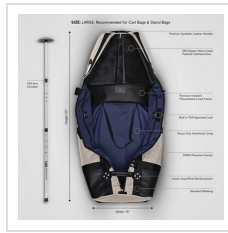

Moonbeam (CG25TVPRO-2M0)