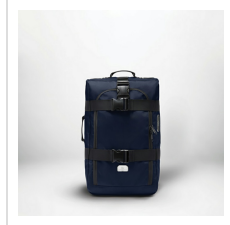

Images

Black (CG25CMRDF-00)

Moonbeam (CG25CMRDF-2M0)

Slate (CG25CMRDF-20)

Navy (CG25CMRDF-40)

Navy (CG25CMRDF-40)

Navy (CG25CMRDF-40)

Navy (CG25CMRDF-40)