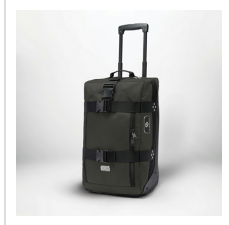

Slate (CG25CMRDF-20)