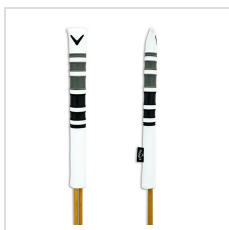

Cover View (C99944)