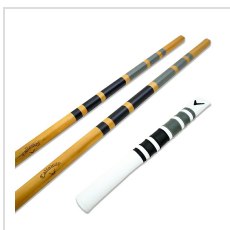

Images

Top View (C99944)