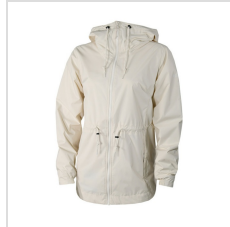

COLUMBIA LADIES LILY PARK RAIN JACKET

Item#: C2518WO

Description :

This long sleeve, full-zip jacket is designed for easy layering and everyday comfort. It features a drawstring-adjustable hood and waist for a customizable fit, along with side pockets for convenient storage. A relaxed fit ensures comfortable wear and effortless movement throughout the day.

Order Notes: Stock product is not returnable.

Colors

BLACK

AZUL

BEET

CHALK

COLLEGIATE
NAVY

INTENSE RED

Production Details

Production Time	2-3 Business Days
FOB	KANSAS CITY, Missouri, 64141

Imprint Details

Pricing Includes	0 / 0
-------------------------	-------

Images

Black (C2518WO-010)

Black (C2518WO-010)

Chalk (C2518WO-191)

Chalk (C2518WO-191)

Azul (C2518WO-437)

Azul (C2518WO-437)

Collegiate Navy (C2518WO-464)

Collegiate Navy (C2518WO-464)

Beet (C2518WO-607)

Beet (C2518WO-607)

Intense Red (C2518WO-610)