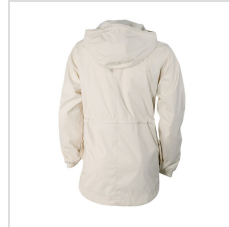

COLUMBIA LADIES LILY PARK RAIN JACKET

Item#: C2518WO

Description :

This long sleeve, full-zip jacket is designed for easy layering and everyday comfort. It features a drawstring-adjustable hood and waist for a customizable fit, along with side pockets for convenient storage. A relaxed fit ensures comfortable wear and effortless movement throughout the day.

Order Notes: Stock product is not returnable.

Colors

BLACK

AZUL

BEET

CHALK

COLLEGIATE
NAVY

INTENSE RED

Production Details

Production Time	2-3 Business Days
FOB	KANSAS CITY, Missouri, 64141

Imprint Details

Pricing Includes	0 / 0
-------------------------	-------

Images

Black (C2518WO-010)

Black (C2518WO-010)

Chalk (C2518WO-191)

Chalk (C2518WO-191)

Azul (C2518WO-437)

Azul (C2518WO-437)

Collegiate Navy (C2518WO-464)

Collegiate Navy (C2518WO-464)

Beet (C2518WO-607)

Beet (C2518WO-607)

Intense Red (C2518WO-610)