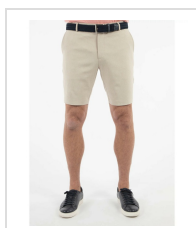

BOBBY JONES PERFORMANCE POLY LIGHTWEIGHT SHORT

Item#: BJ370372

Description :

Product Description:

- 95% Polyester, 5% Spandex

Order Notes:

- Stock product is not returnable.

Colors

SUMMER NAVY
MELANGE

PEARL GREY
MELANGE

KHAKI
MELANGE

Sizes

Waist Size*	30"	32"	33"	34"	35"	36"	38"	40"	42"	44"
-------------	-----	-----	-----	-----	-----	-----	-----	-----	-----	-----

Production Details

Production Time	1-2 Business Days
FOB	OMAHA, Nebraska, 68103

Imprint Details

Pricing Includes	0 / 0
------------------	-------

Images

Pearl Grey Melange (BJ370372-064)

Khaki Melange (BJ370372-253)

Summer Navy Melange (BJ370372-995)

Summer Navy Melange (BJ370372-995)