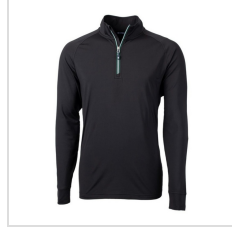

CUTTER AND BUCK ADAPT ECO KNIT STRETCH RECYCLED QUARTER ZIP PULLOVER - BIG AND TALL

Item#: BCK01143

Description :

The Adapt Eco Knit Stretch Big & Tall Quarter Zip is a versatile men's pullover designed for comfort, performance, and everyday wear. Made from 88% recycled polyester and 12% spandex knit jersey, it delivers lightweight warmth, stretch, and a soft brushed-back fleece feel. Featuring raglan sleeves, a contrast stitch zipper, locker loop, and CB logo details, this sustainable quarter zip is ideal for golf, skiing, travel, workouts, work, or casual wear. Made using materials containing an average of 16 recycled plastic bottles, it is machine washable and imported.

Red (BCK01143-RD)

Tour Blue (BCK01143-TBL)

Black/Atlas (BCK01143-BLALS)

Black/ College Purple (BCK01143-BLCP)

Black/Hunter (BCK01143-BLHT)

Black/Red (BCK01143-BLRD)

Black/Tour Blue (BCK01143-BLTBL)