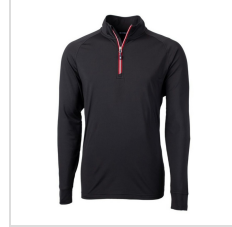

CUTTER AND BUCK ADAPT ECO KNIT STRETCH RECYCLED QUARTER ZIP PULLOVER - BIG AND TALL

Item#: BCK01143

Description :

The Adapt Eco Knit Stretch Big & Tall Quarter Zip is a versatile men's pullover designed for comfort, performance, and everyday wear. Made from 88% recycled polyester and 12% spandex knit jersey, it delivers lightweight warmth, stretch, and a soft brushed-back fleece feel. Featuring raglan sleeves, a contrast stitch zipper, locker loop, and CB logo details, this sustainable quarter zip is ideal for golf, skiing, travel, workouts, work, or casual wear. Made using materials containing an average of 16 recycled plastic bottles, it is machine washable and imported.

Red (BCK01143-RD)

Tour Blue (BCK01143-TBL)

Black/Atlas (BCK01143-BLALS)

Black/ College Purple (BCK01143-BLCP)

Black/Hunter (BCK01143-BLHT)

Black/Red (BCK01143-BLRD)

Black/Tour Blue (BCK01143-BLTBL)