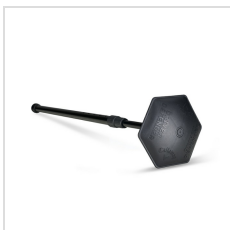

Images

Black (A00509_B0074)