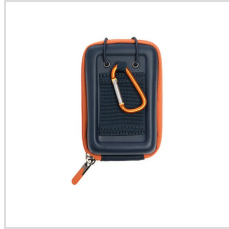

STITCH CONSOLES VALUABLES POUCH

Item#: 000SG2525

Description :

Description:

Designed with YKK zippers, you can be confident your range finder is safe and secure. An interior mesh pocket allows for the storage of valuables. Easily attaches to your golf bag with an aluminum carabiner and an elastic strap makes for effortless closure. Add your initials with our signature ingot.

Options

Front Panel	<input type="radio"/> Embroidered (3.5"W x 3.5"H)	<input type="radio"/> Blank
-------------	---	-----------------------------

Production Details

Production Time	Stock Product: 3-5 Business Days. Logo Product: 15-20 Business Days After Artwork Approval.
FOB	Charlotte, North Carolina, 28237

Imprint Details

Pricing Includes	Full Color / 1 location
Primary Imprint Area	3.5 Inches Length 3.5 Inches Width Front
Decoration Method	Embroidered

Images

Console Valuables Pouch

Console Valuables Pouch

Console Valuables Pouch