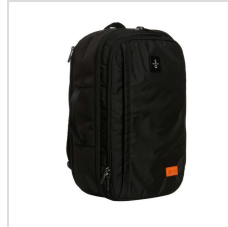

Onyx (000SG2315-ON)