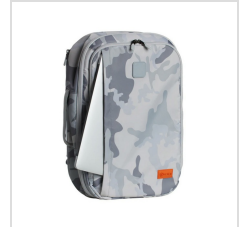

Light Grey Camo (000SG2315-LG)