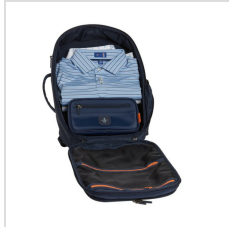

Midnight (000SG2315-MN)