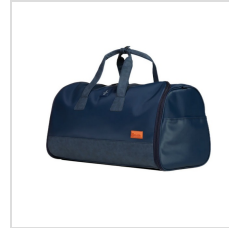

Midnight (000SG2103-MN)