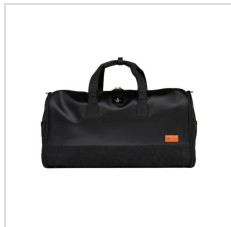

Onyx (000SG2103-ON)