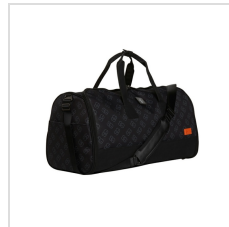

Onyx SG (000SG2610-ONSG)